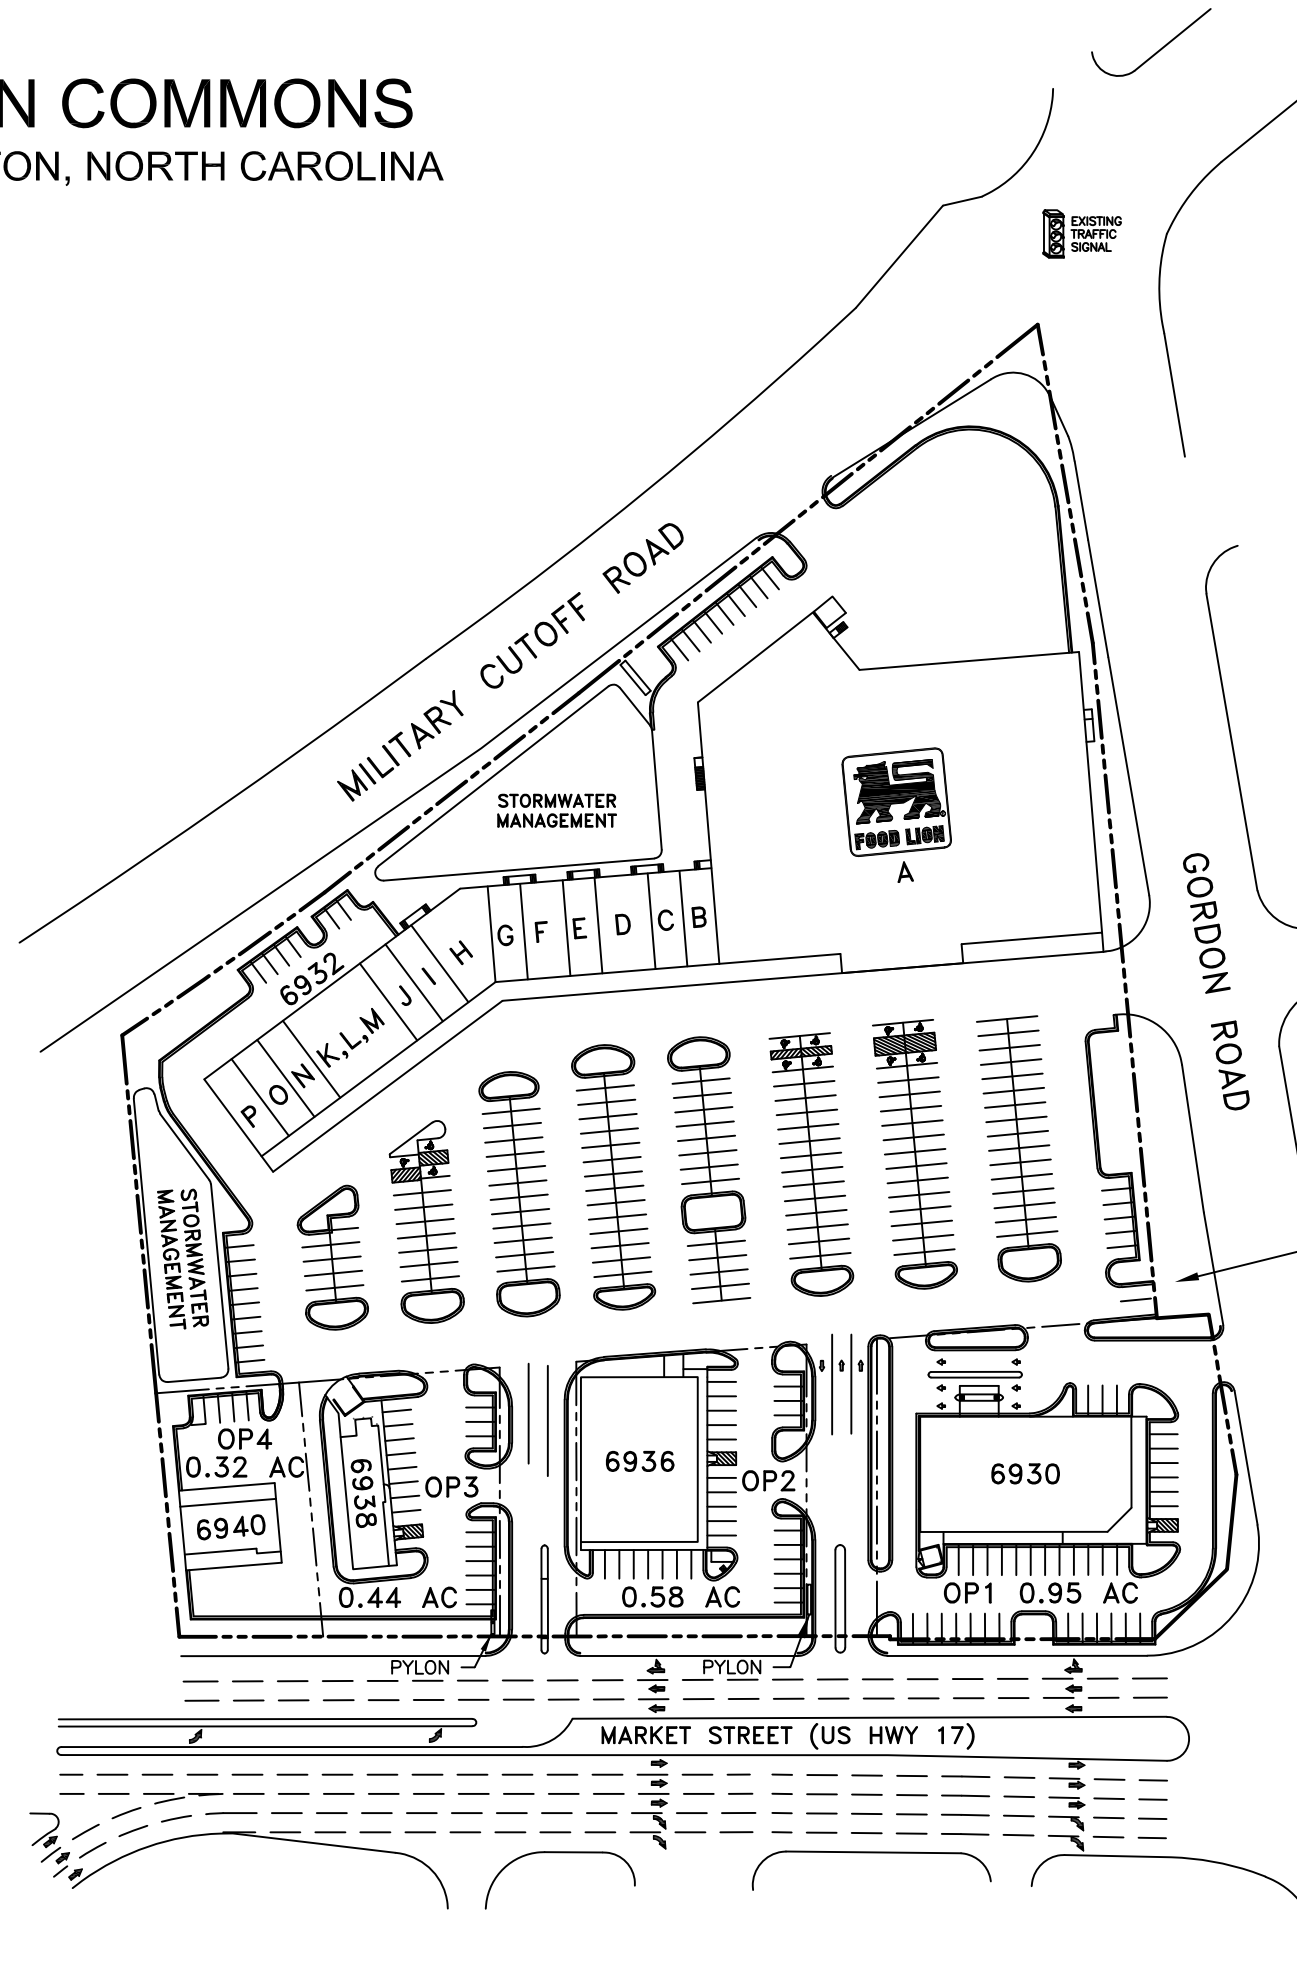

OGDEN COMMONS

WILMINGTON, NORTH CAROLINA

NORTH

GRAPHIC SCALE: 1" = 120'

MS- MARKET STREET WILMINGTON, NC 28411		
UNIT NO.	TENANT	LEASED SQ. FT.
6932-A MS	FOOD LION	40,000
6932-B MS	SZECHUAN BUFFET	1,200
6932-C MS	SZECHUAN BUFFET	1,200
6932-D MS	SZECHUAN BUFFET	2,000
6932-E MS	LA NAILS	1,200
6932-F MS	BROOKLYN PIZZA	1,600
6932-G MS	DANCE EXPRESS	1,200
6932-H MS	SABOR HISPANO	2,182
6932-I MS	BURNETT'S VAPOR LAB	1,200
6932-J MS	CRICKET WIRELESS	1,200
6932-K,L,M MS	MEMORIES OF A CHILD	3,600
6932-N MS	MEMORIES OF A CHILD	1,200
6932-O MS	MEMORIES OF A CHILD	1,200
6932-P MS	EL ARRIERO	1,275
OP1 6930 MS	O'REILLY AUTO PARTS	9,504
OP2 6936 MS	MOJO SPORTCLINIC	7,488
TOTAL SQUARE FOOTAGE =		77,249
(GL) OP3 6938 MS	WAFFLE HOUSE	2,000
(GL) OP4 6940 MS	STRICKLAND BROTHERS 10 MINUTE OIL CHANGE	2,200