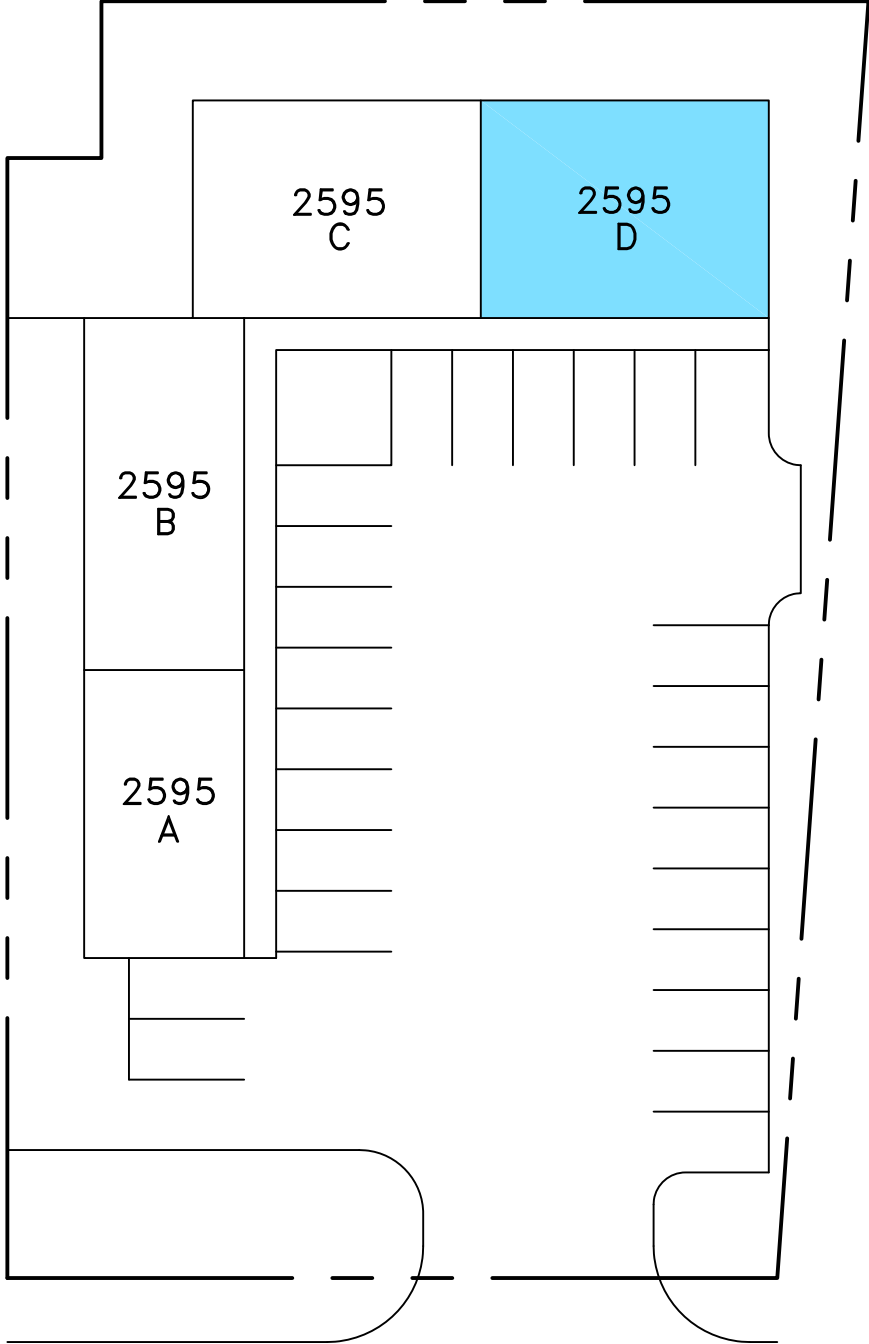

# CRYSTAL RIVER PLAZA

WILMINGTON, NORTH CAROLINA

SOUTH 17TH STREET

NORTH

GRAPHIC SCALE: 1"= 30'

S17S- SOUTH 17TH STREET WILMINGTON, NC 28401		
UNIT NO.	TENANT	LEASED SQ. FT.
2595-A S17S	SOUTH EASTERN CHIROPRACTIC	1,125
2595-B S17S	SOUTH EASTERN CHIROPRACTIC	1,375
2595-C S17S	SOUTH EASTERN CHIROPRACTIC	1,530
2595-D S17S	VACANT	1,530
TOTAL SQUARE FOOTAGE =		5,560