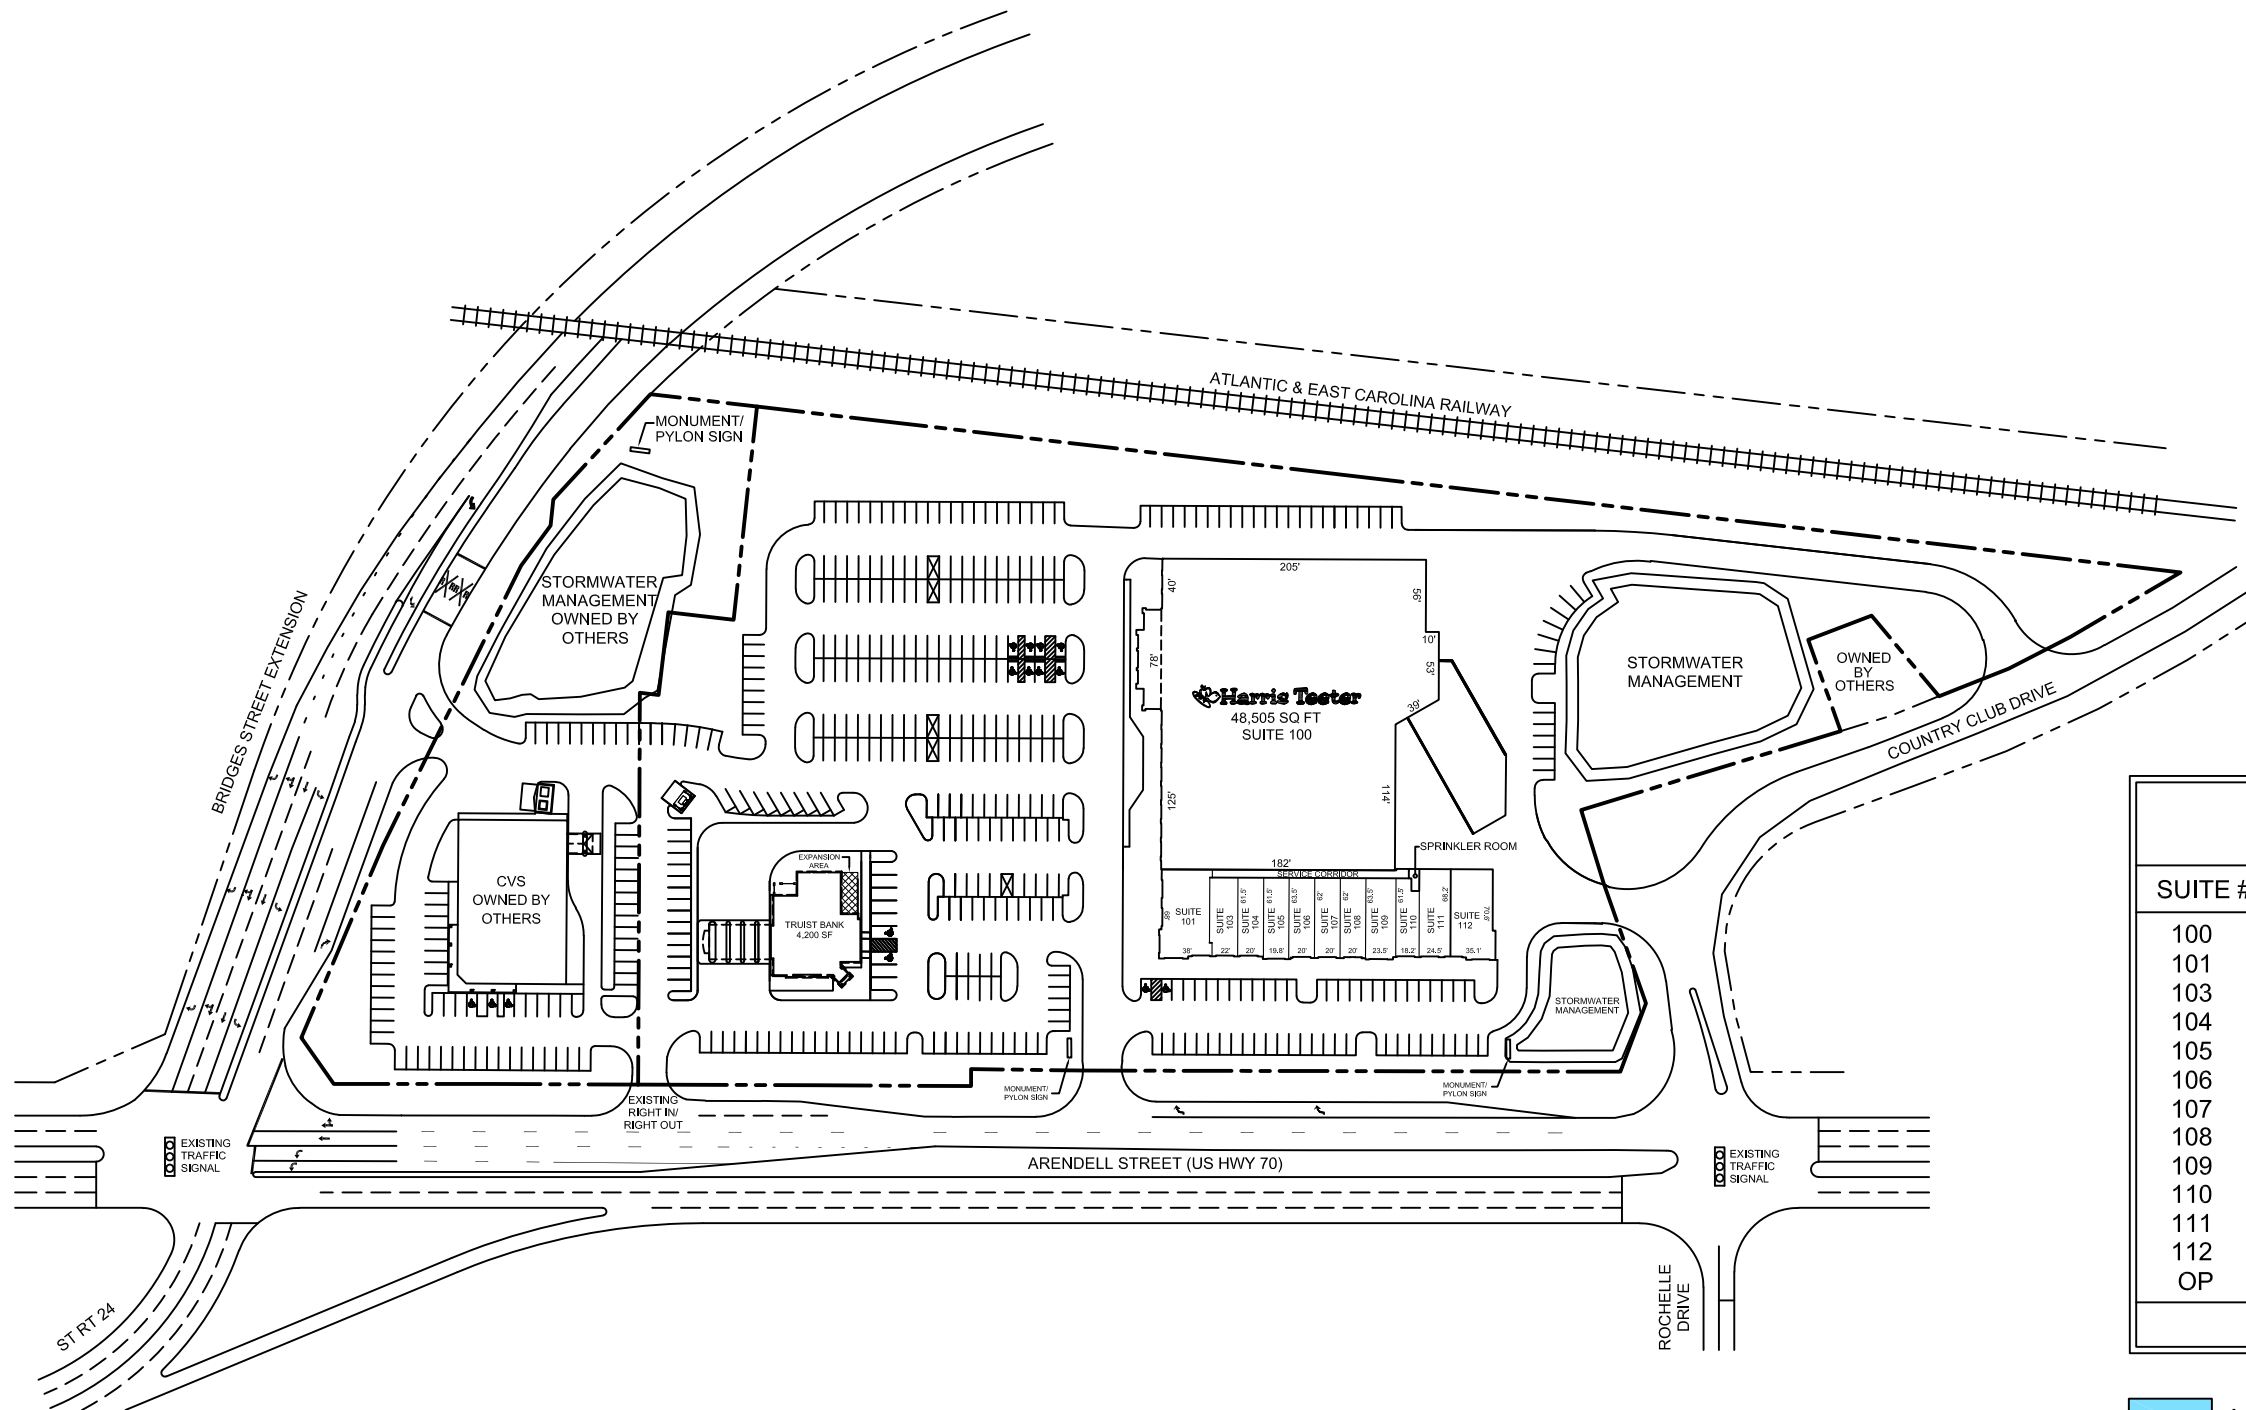

GOVERNOR'S STATION

MOREHEAD CITY, NC

HWY 70- US HIGHWAY 70 (ARENDELL STREET) MOREHEAD CITY, NC 28557			
SUITE #	ADDRESS #	TENANT	SQ. FT.
100	5000 HWY 70	HARRIS TEETER	48,505
101	5000 HWY 70	US CELLULAR	2,584
103	5000 HWY 70	MUAMMER SALEH	1,351
104	5000 HWY 70	GREAT CLIPS	1,227
105	5000 HWY 70	LENDMARK FINANCIAL	1,255
106	5000 HWY 70	SMOOTHIE KING	1,239
107	5000 HWY 70	COBE NAIL AND PEDICURE	1,238
108	5000 HWY 70	COBE NAIL AND PEDICURE	1,238
109	5000 HWY 70	CORBETT'S BURGERS & SODA BAR	1,470
110	5000 HWY 70	CORBETT'S BURGERS & SODA BAR	1,046
111	5000 HWY 70	MONKEES	1,250
112	5000 HWY 70	SOUNDSIDE RESTAURANT	2,780
OP	5002 HWY 70	TRUIST BANK	4,200
TOTAL SQUARE FOOTAGE=			69,383