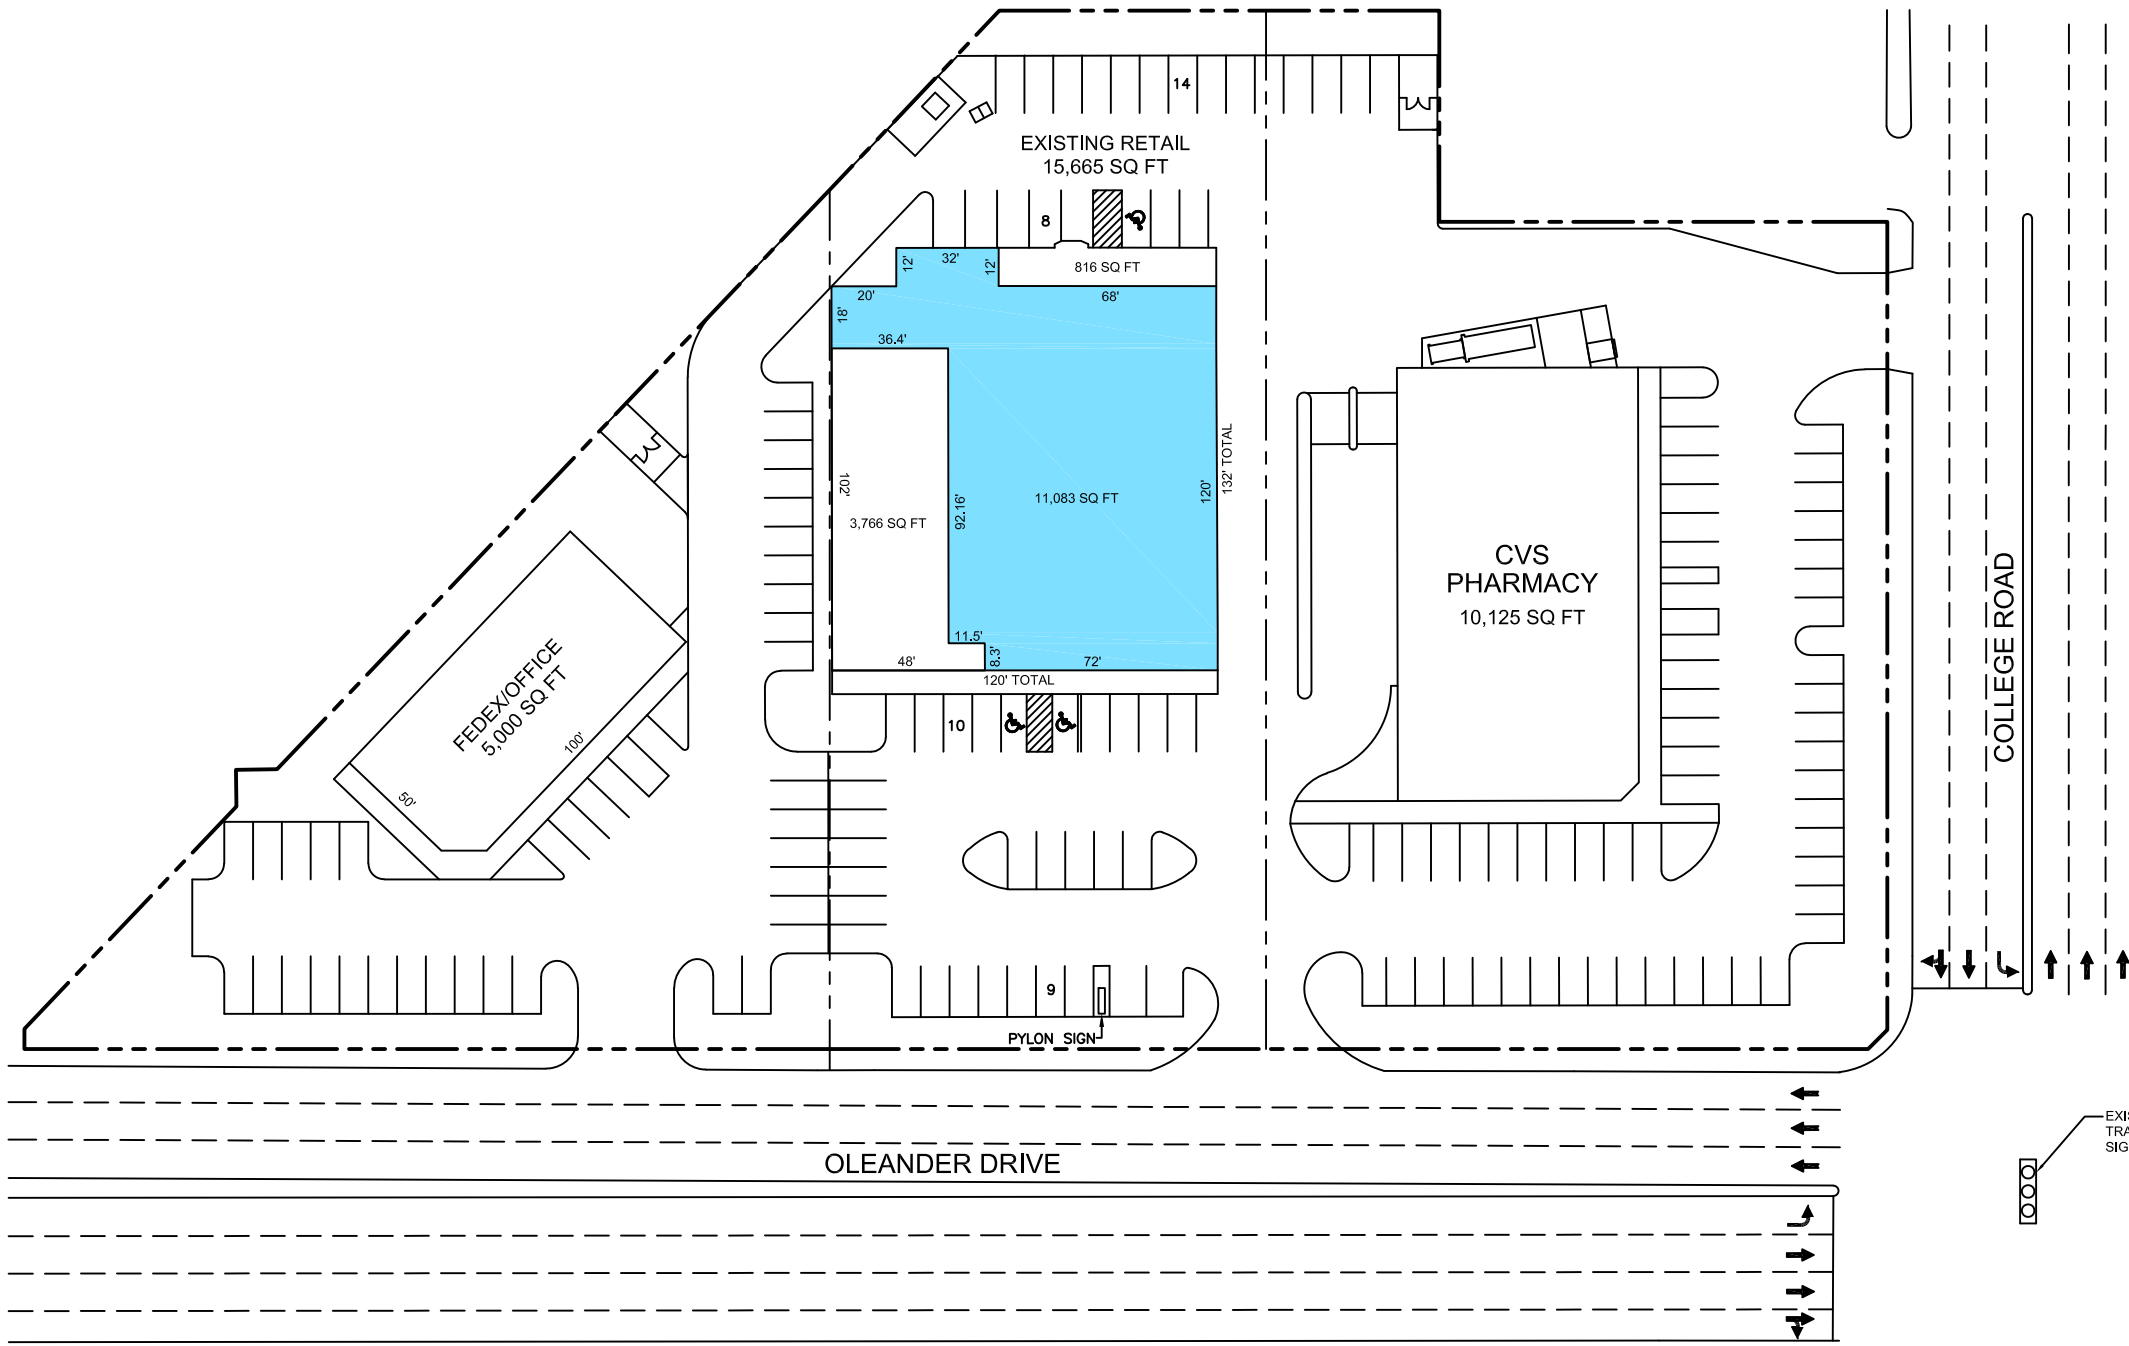

# OLEANDER PLACE

WILMINGTON, NC

NORTH

GRAPHIC SCALE: 1"= 60'

OD- OLEANDER DRIVE/SCR- SOUTH COLLEGE ROAD WILMINGTON, NC 28403		
ADDRESS NO.	TENANT	SQ. FT.
4622 OD	CAROLINA'S DENTIST	3,766
4620 OD	VACANT	11,083
4616 SCR	KINDERMUSIK	816
TOTAL SQUARE FOOTAGE=		15,665
4700 OD	FEDEX/OFFICE	5,000
1507 SCR	CVS PHARMACY	10,125

VACANT