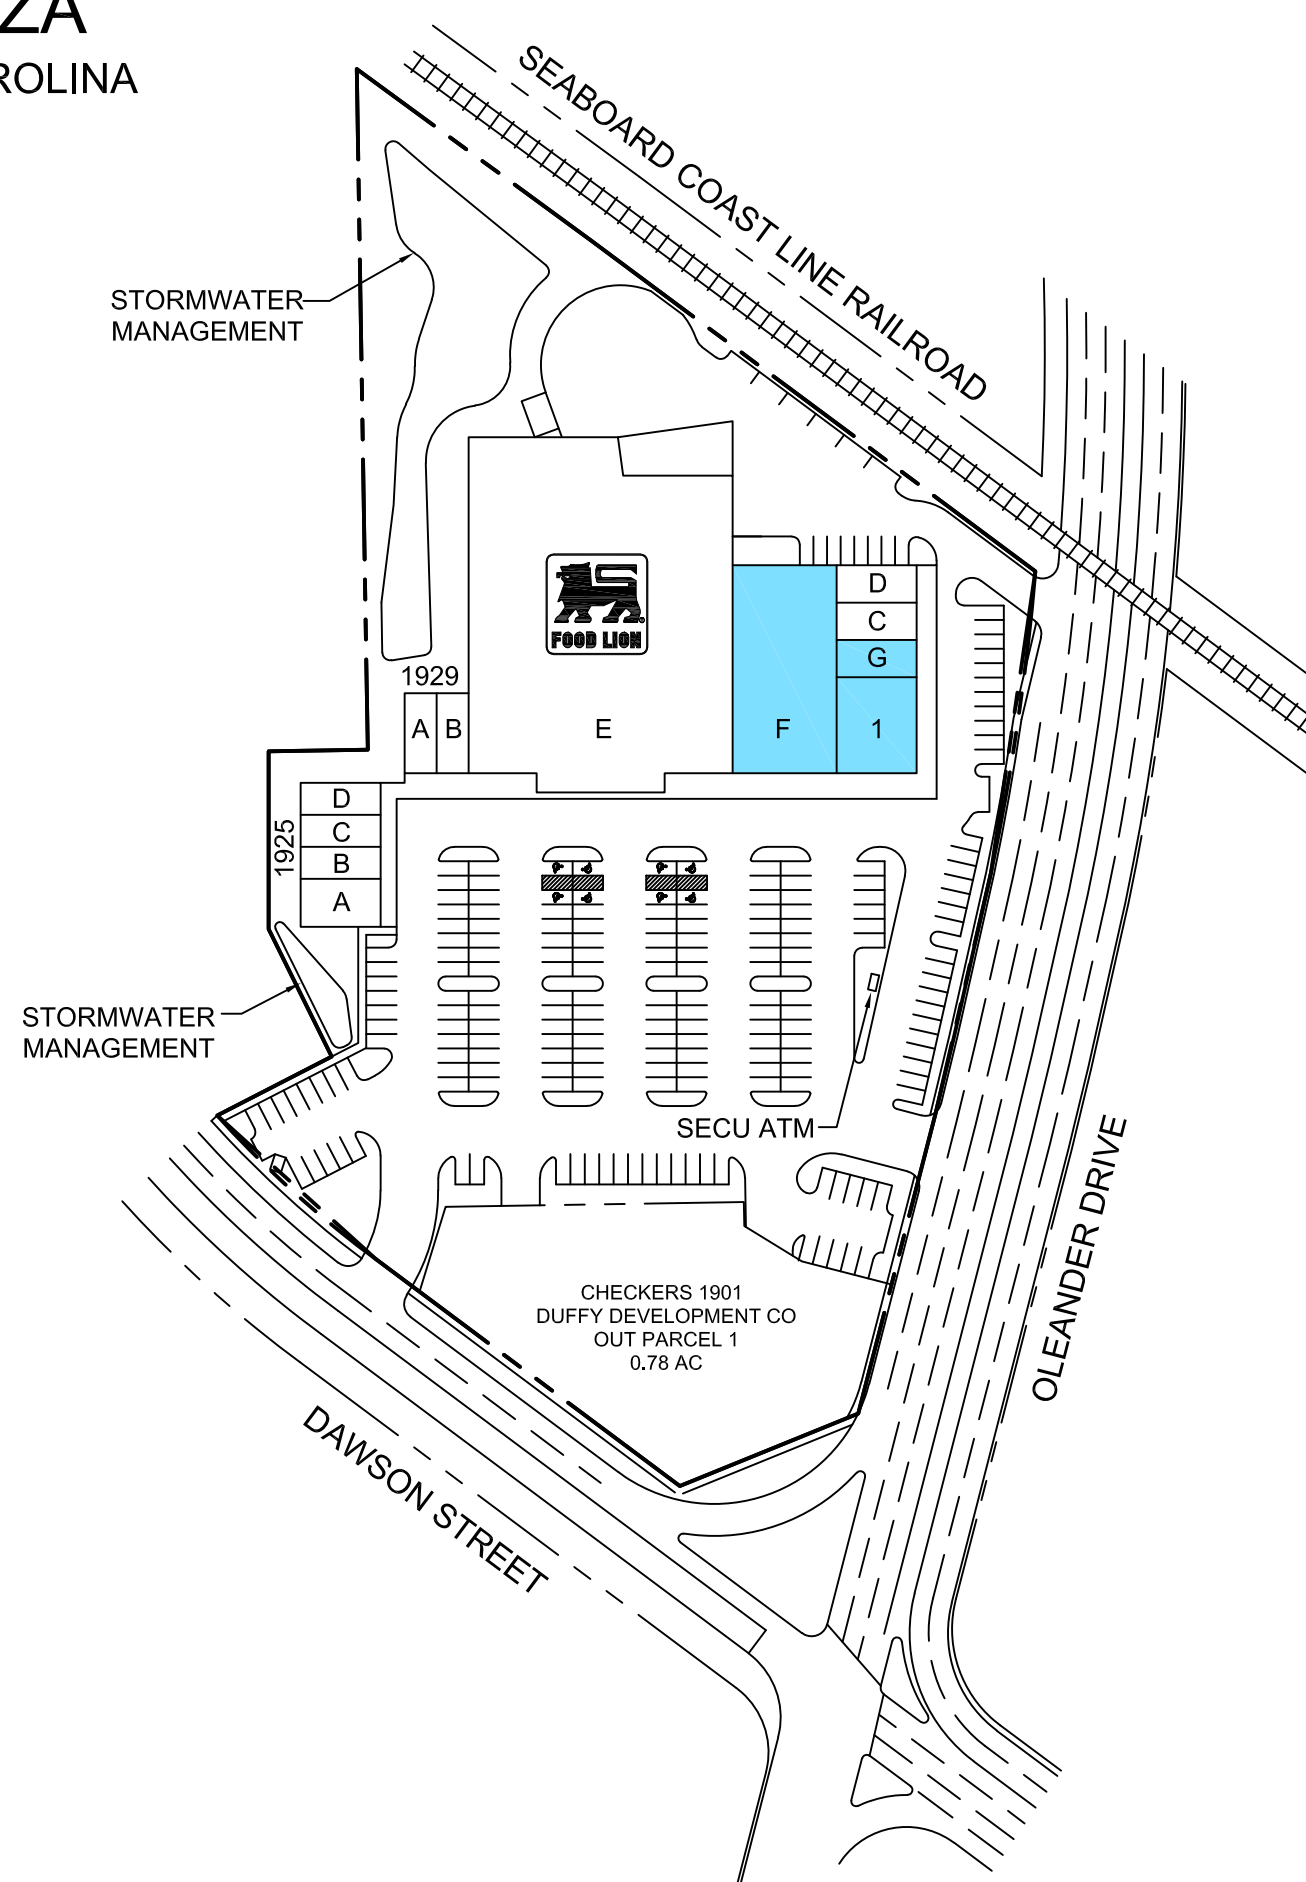

OLEANDER PLAZA

WILMINGTON, NORTH CAROLINA

NORTH

GRAPHIC SCALE: 1"= 120'

OD - OLEANDER DRIVE WILMINGTON, NC 28403		
1925A OD	WILMINGTON MEDICAL GROUP	1,500
1925B OD	BUDDY'S HOME FURNISHINGS	1,000
1925C OD	BUDDY'S HOME FURNISHINGS	1,000
1925D OD	BUDDY'S HOME FURNISHINGS	1,000
1929A OD	CHINA WOK	1,000
1929B OD	CELL PHONE PARADISE	1,000
1929E OD	FOOD LION	29,000
1929F OD	VACANT	8,450
1929I OD	VACANT	3,000
1929G OD	VACANT	1,166
1929C OD	PAPA JOHN'S	1,167
1929D OD	EZ PASS TOBACCO	1,167
OP1 1901 OD	CHECKERS	0.78 AC
TOTAL SQUARE FOOTAGE =		50,450