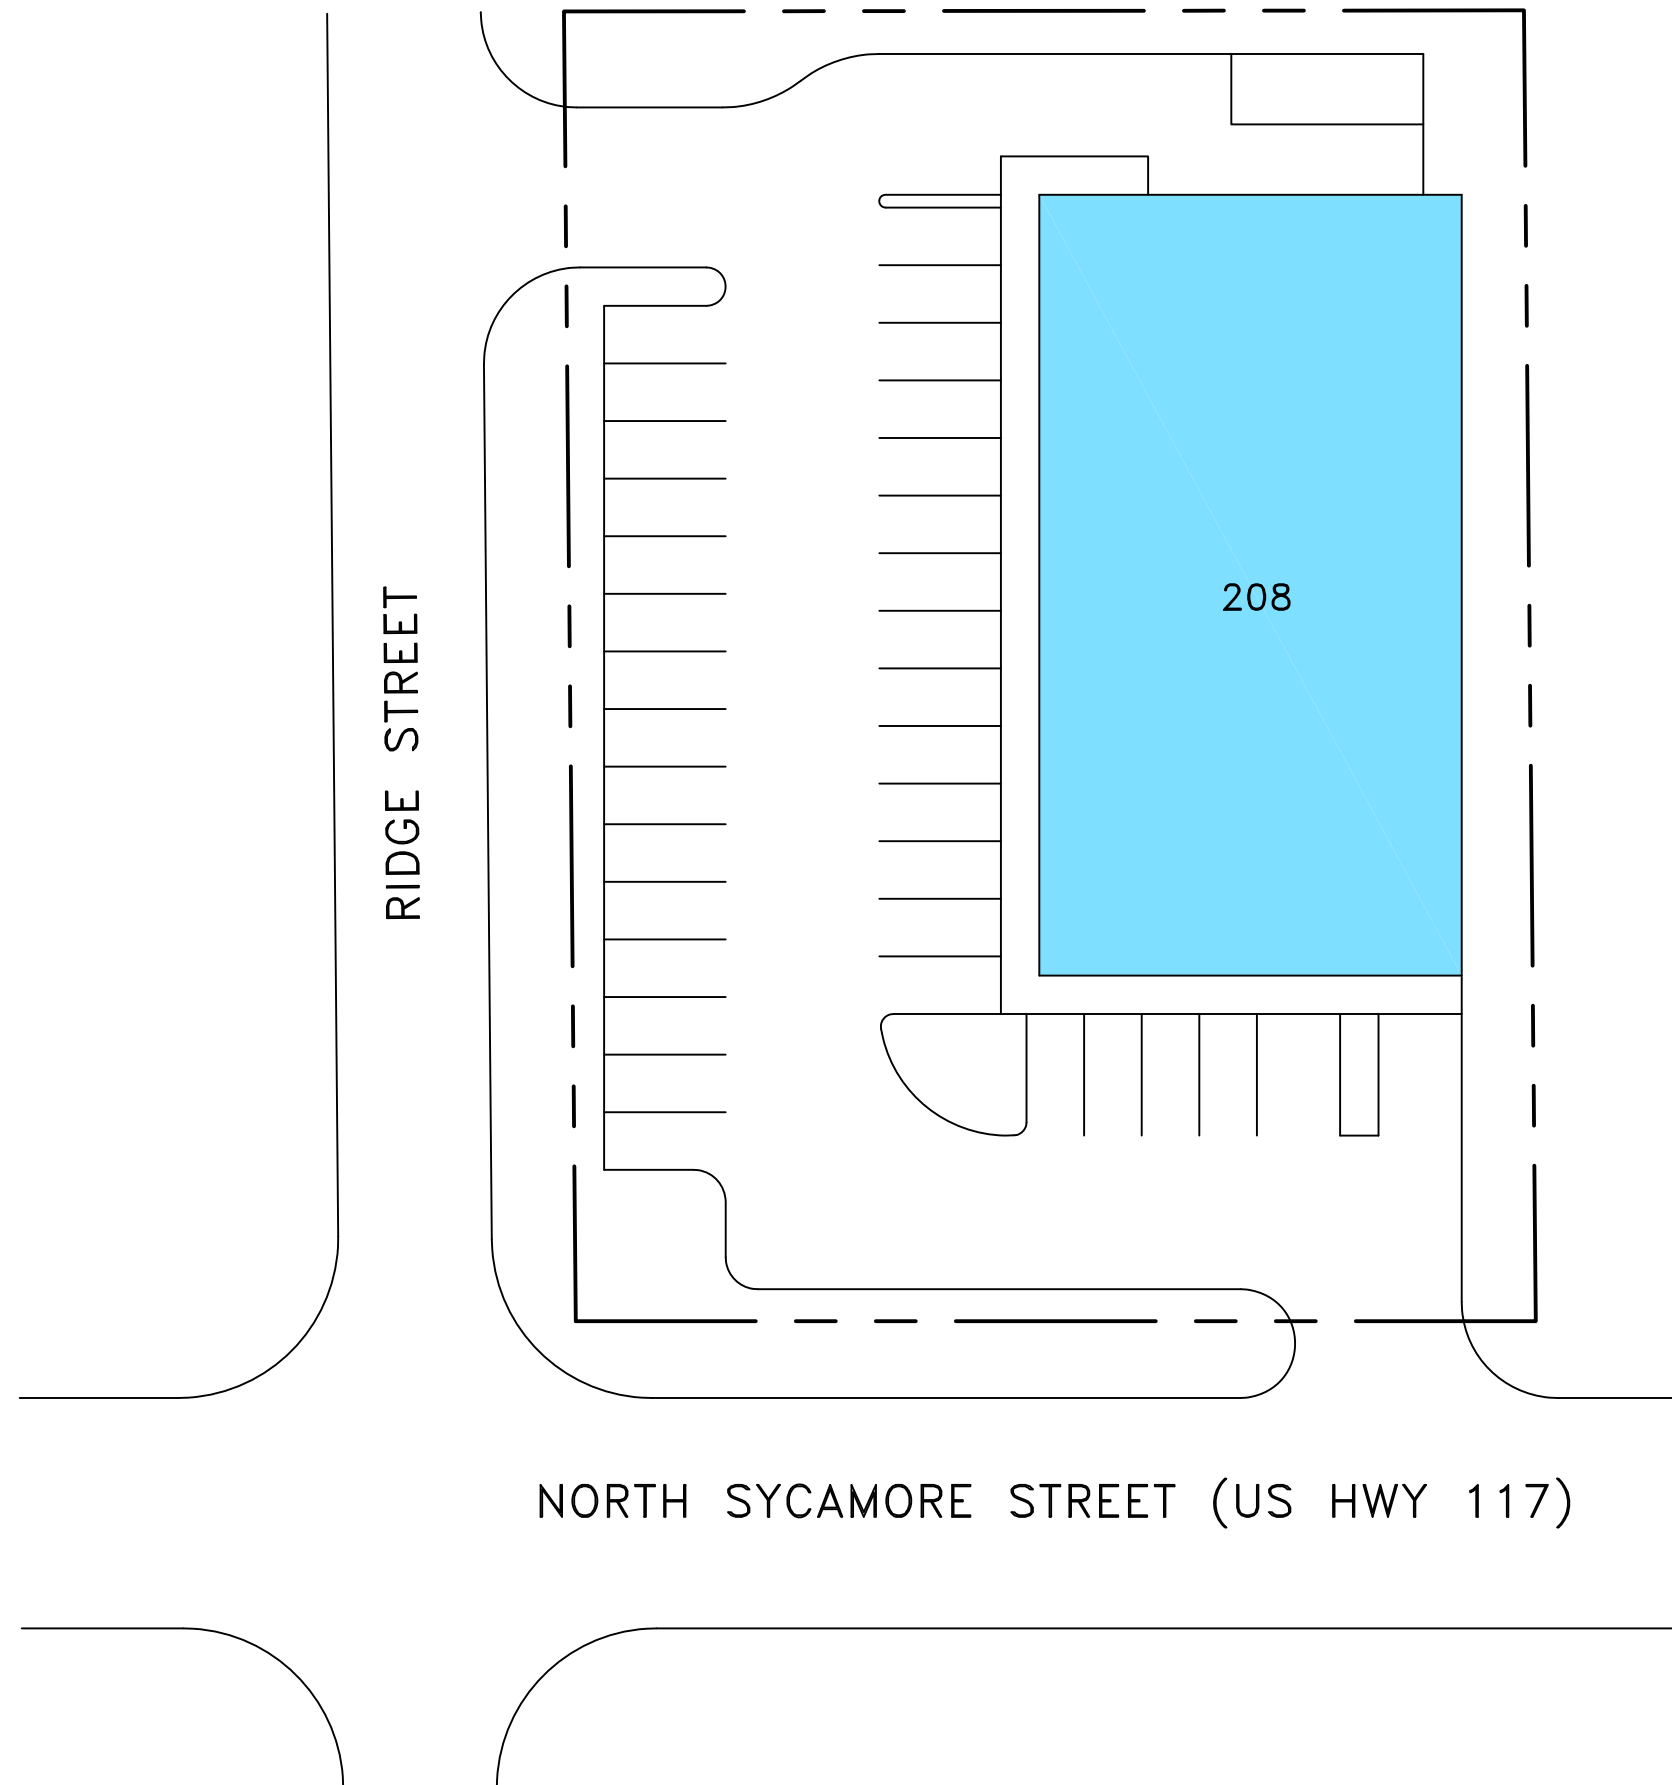

NORTH SYCAMORE ST. & RIDGE ST.

ROSE HILL, NORTH CAROLINA

NORTH

GRAPHIC SCALE: 1"= 30'

SS- NORTH SYCAMORE STREET ROSE HILL, NC 28458		
UNIT NO.	TENANT	LEASED SQ. FT.
208 SS	VACANT	8,052
TOTAL SQUARE FOOTAGE =		8,052

 VACANT