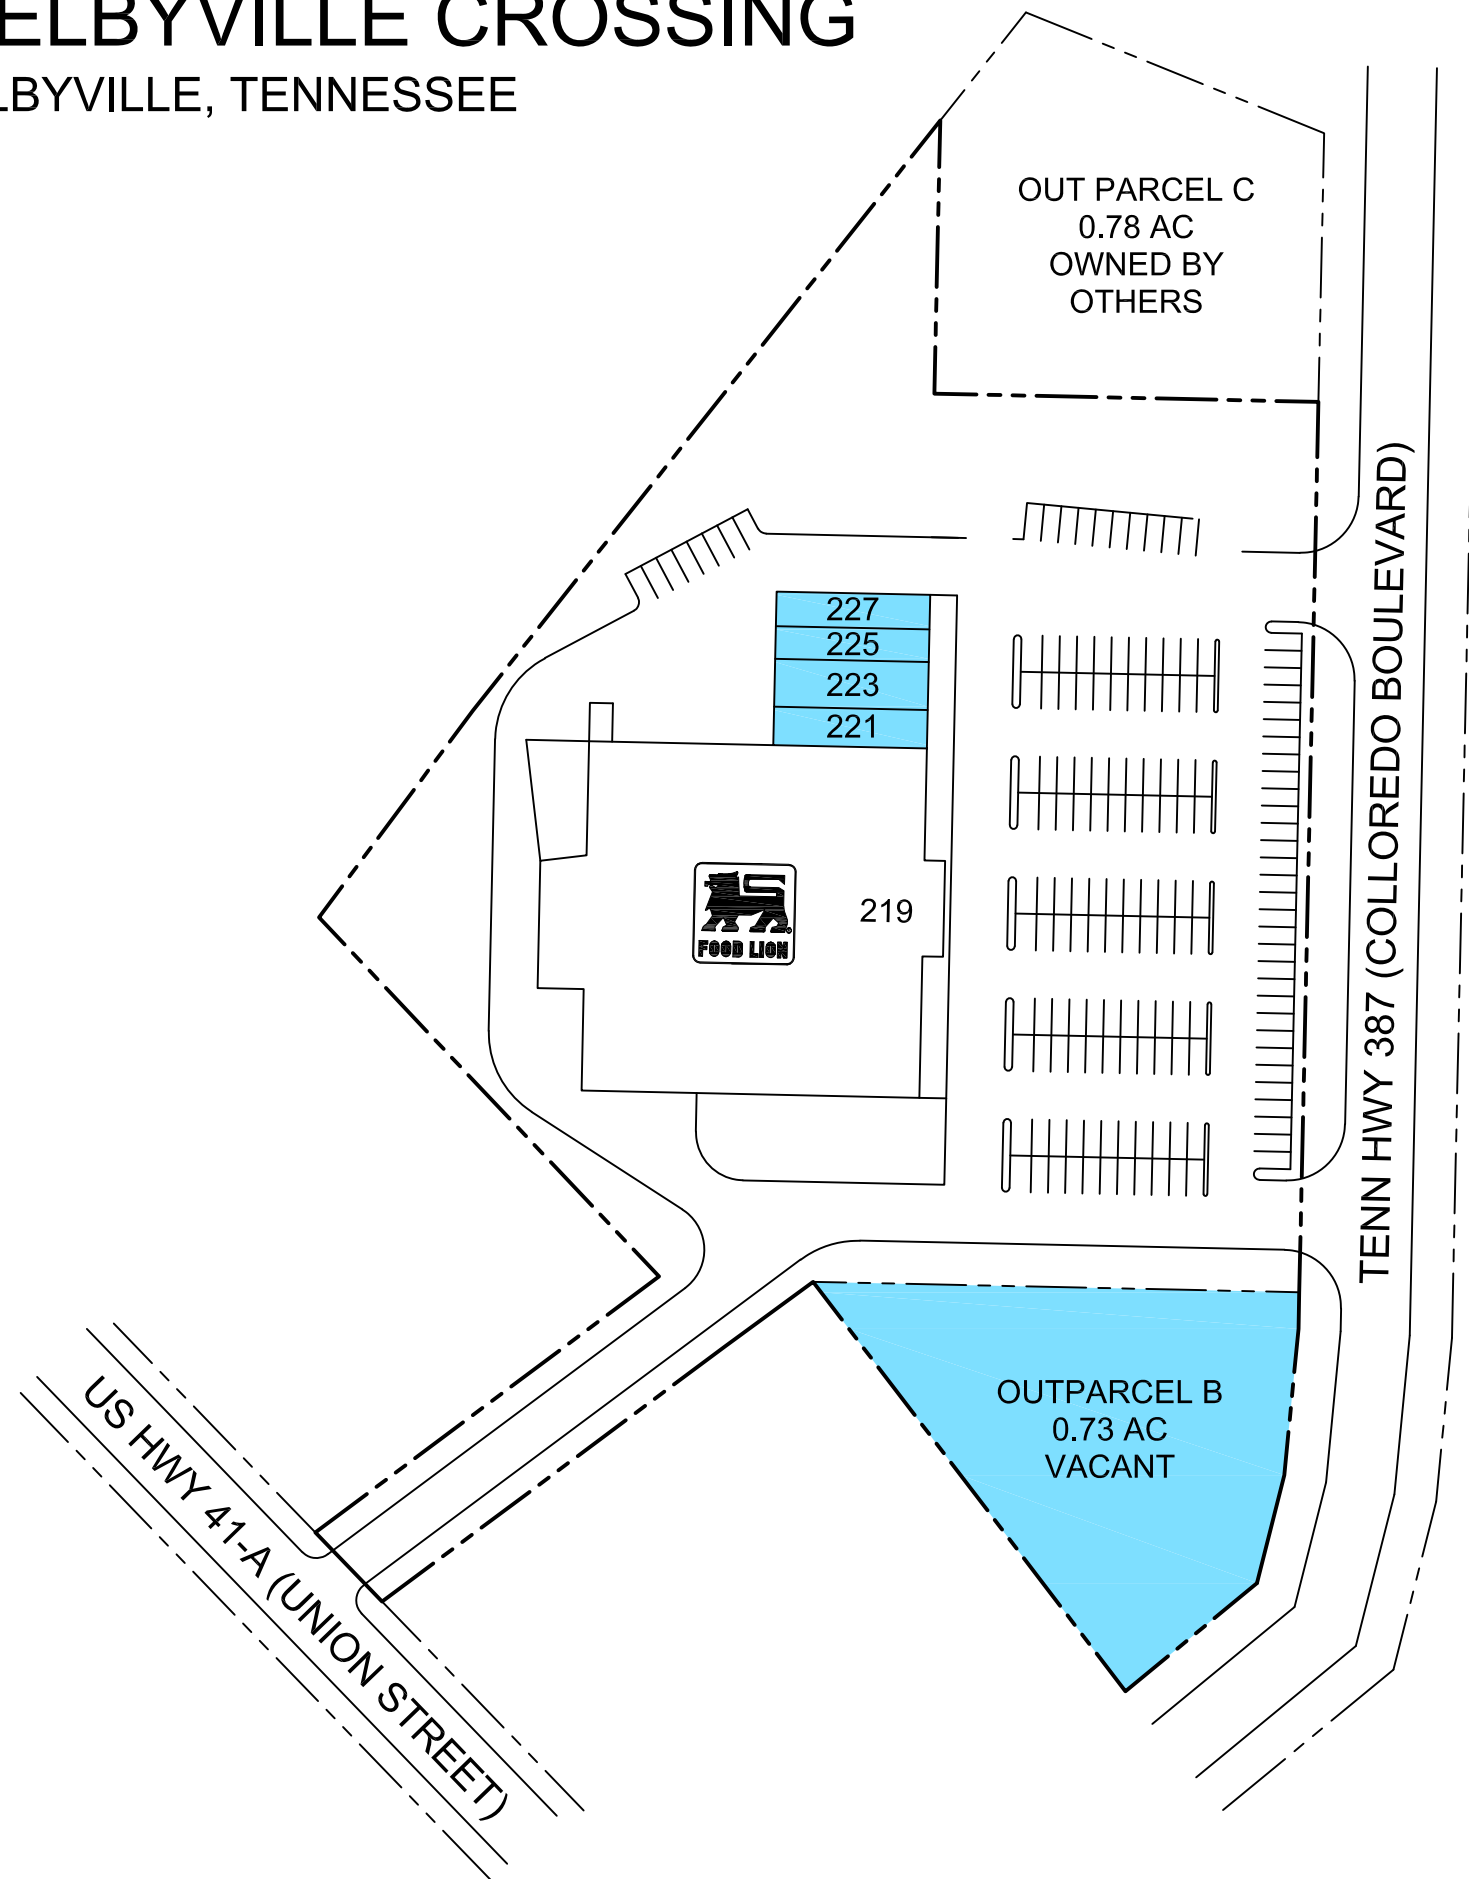

SHELBYVILLE CROSSING

SHELBYVILLE, TENNESSEE

NORTH

GRAPHIC SCALE: 1"= 100'

CB - COLLOREDO BLVD SHELBYVILLE, TN 37160		
UNIT NO.	TENANT	LEASED SQ. FT.
219 CB	FOOD LION	31,200
221 CB	VACANT	1,600
223 CB	VACANT	2,000
225 CB	VACANT	1,360
227 CB	VACANT	1,440
OPB	VACANT	0.73 AC
TOTAL SQUARE FOOTAGE =		37,600

VACANT

AVAILABLE LOT ACREAGE	
OUTPARCEL B	0.73 AC