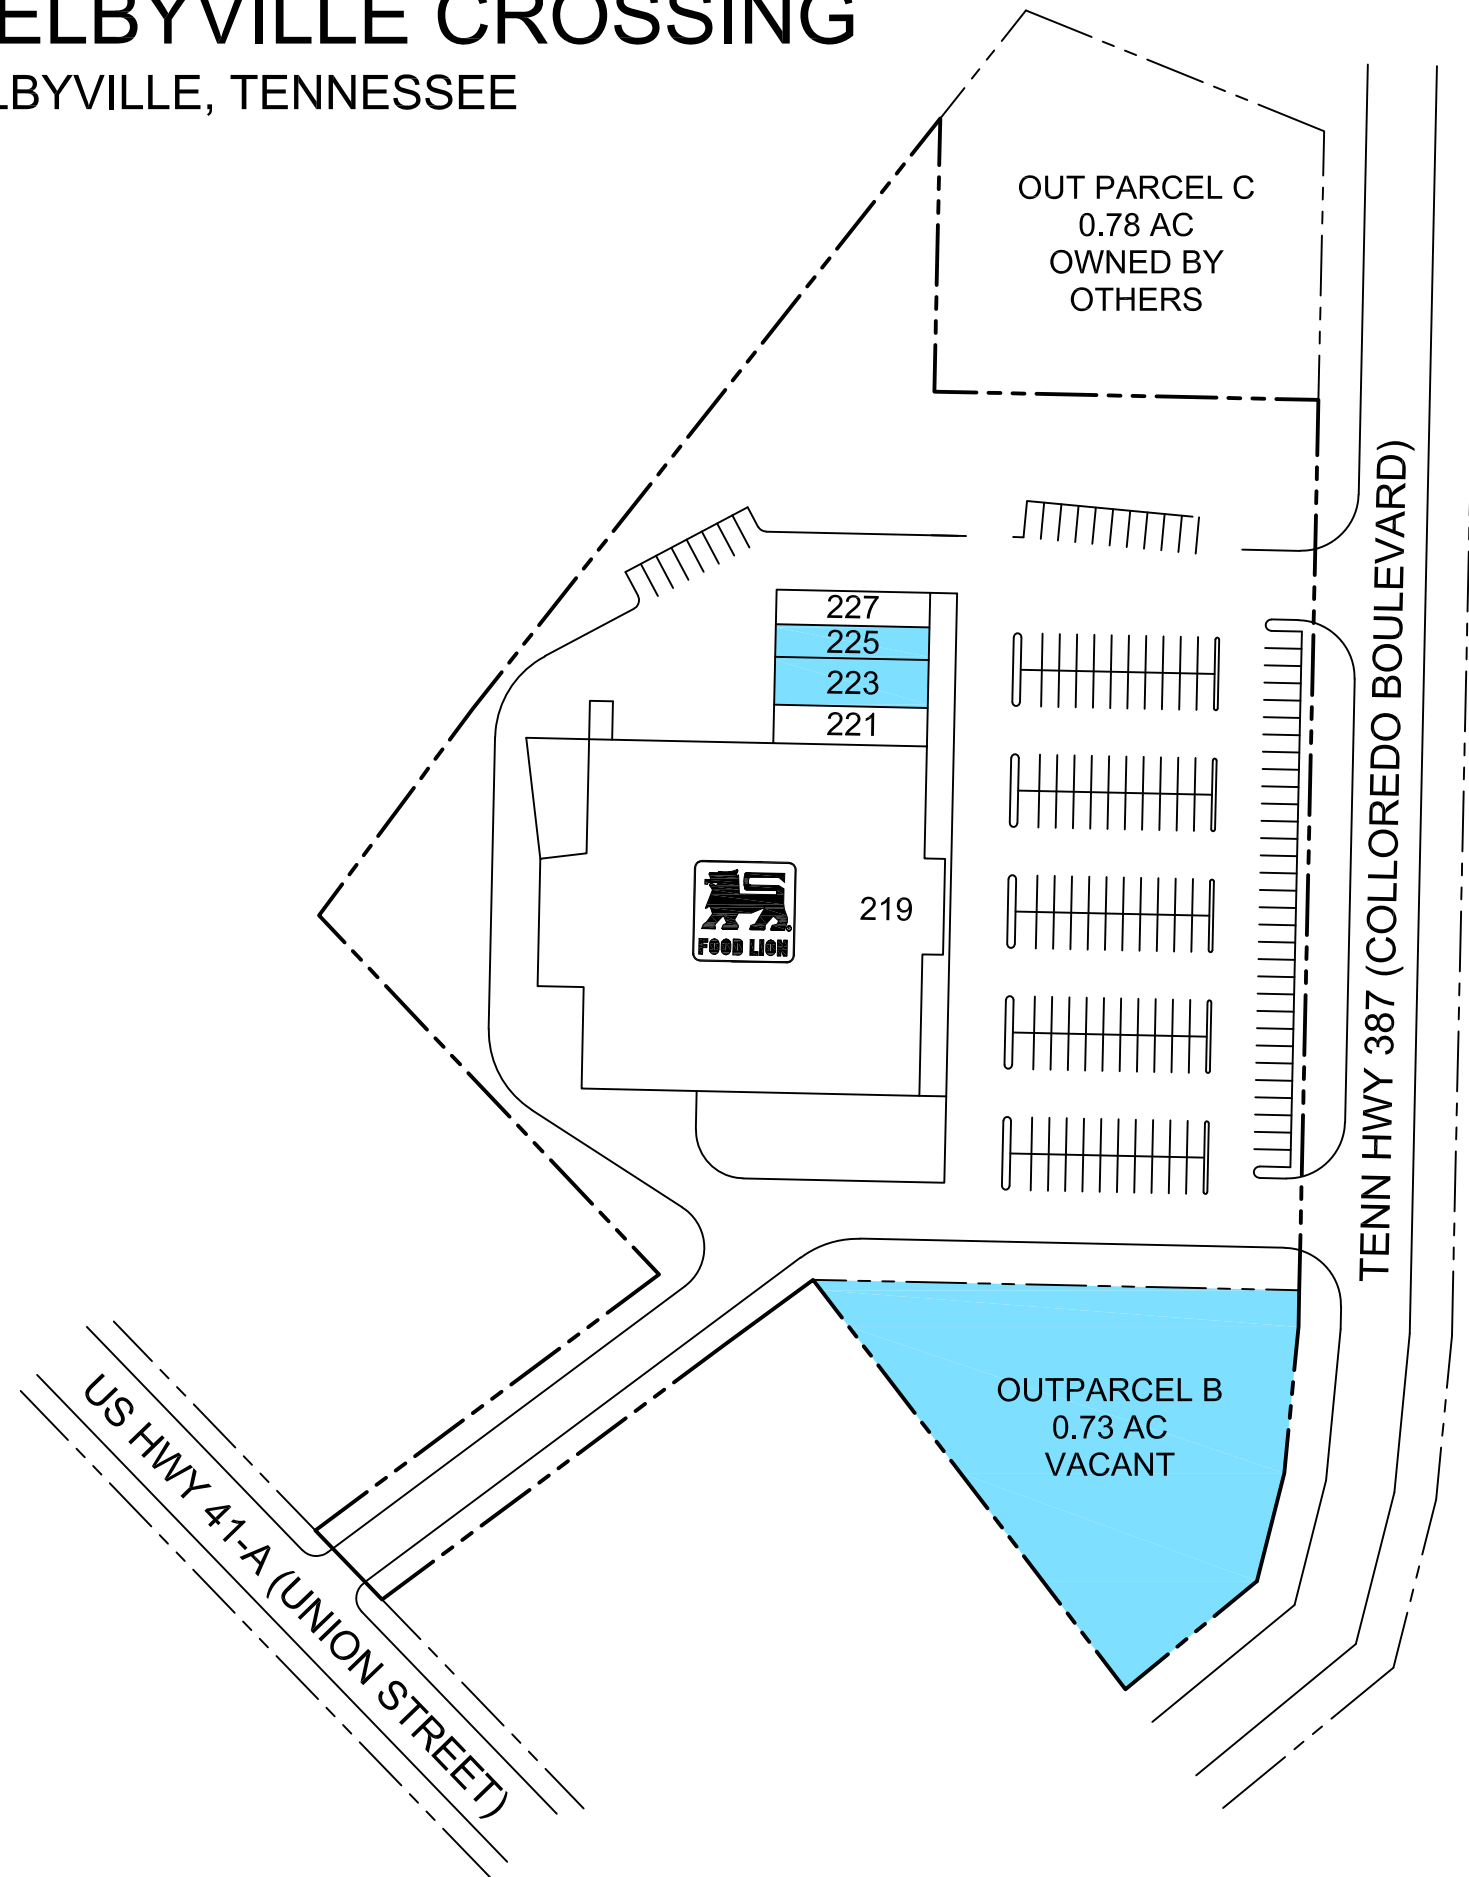

# SHELBYVILLE CROSSING

SHELBYVILLE, TENNESSEE

NORTH

GRAPHIC SCALE: 1"= 100'

CB - COLLOREDO BLVD SHELBYVILLE, TN 37160		
UNIT NO.	TENANT	LEASED SQ. FT.
219 CB	FOOD LION	31,200
221 CB	BEDTIME	1,600
223 CB	VACANT	2,000
225 CB	VACANT	1,360
227 CB	TWELVE BASKETS	1,440
OPB	VACANT	0.73 AC
TOTAL SQUARE FOOTAGE =		37,600

  VACANT

AVAILABLE LOT ACREAGE	
OUTPARCEL B	0.73 AC