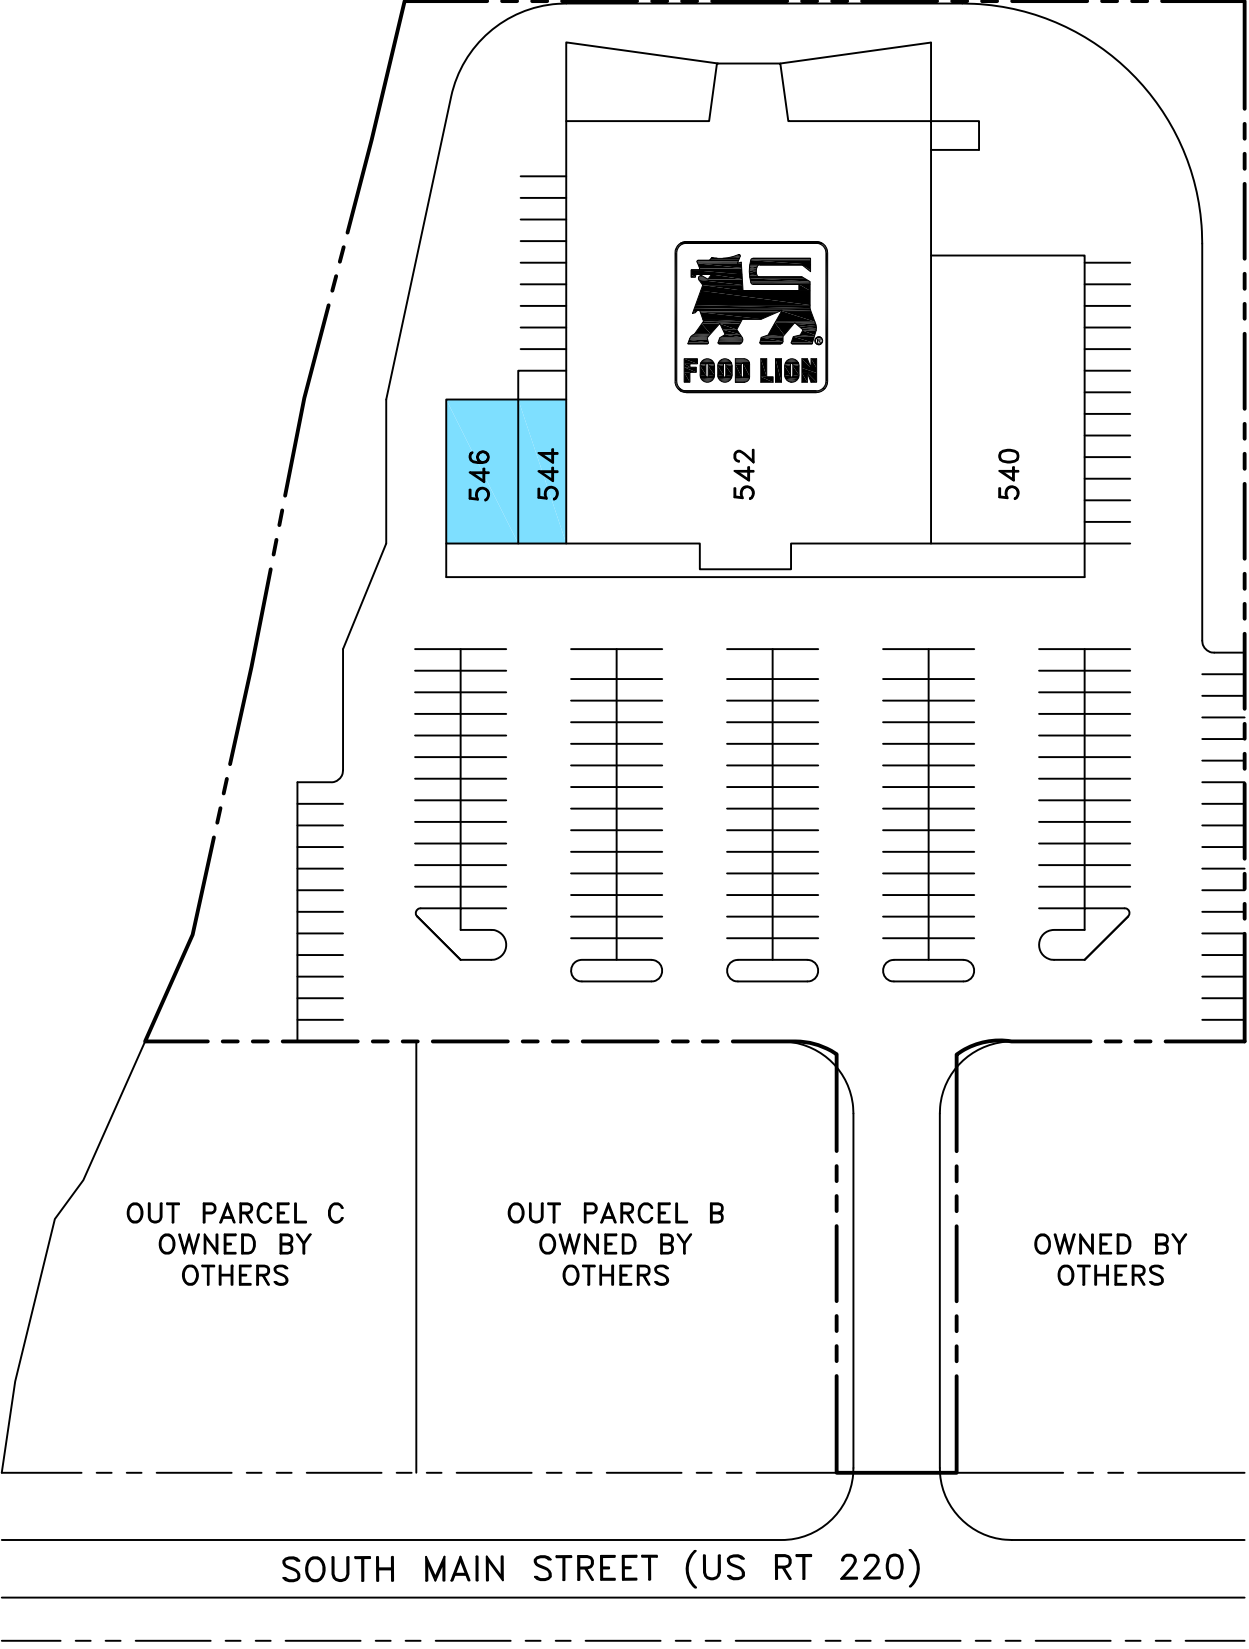

SOUTH BRANCH SQUARE

MOOREFIELD, WEST VIRGINIA

NORTH

GRAPHIC SCALE: 1"= 80'

SMS- SOUTH MAIN STREET MOOREFIELD, WV 26836		
UNIT NO.	TENANT	LEASED SQ. FT.
546 SMS	VACANT	1,800
544 SMS	VACANT	1,200
542 SMS	FOOD LION	25,000
540 SMS	FAMILY DOLLAR	7,680
TOTAL SQUARE FOOTAGE =		35,680

VACANT