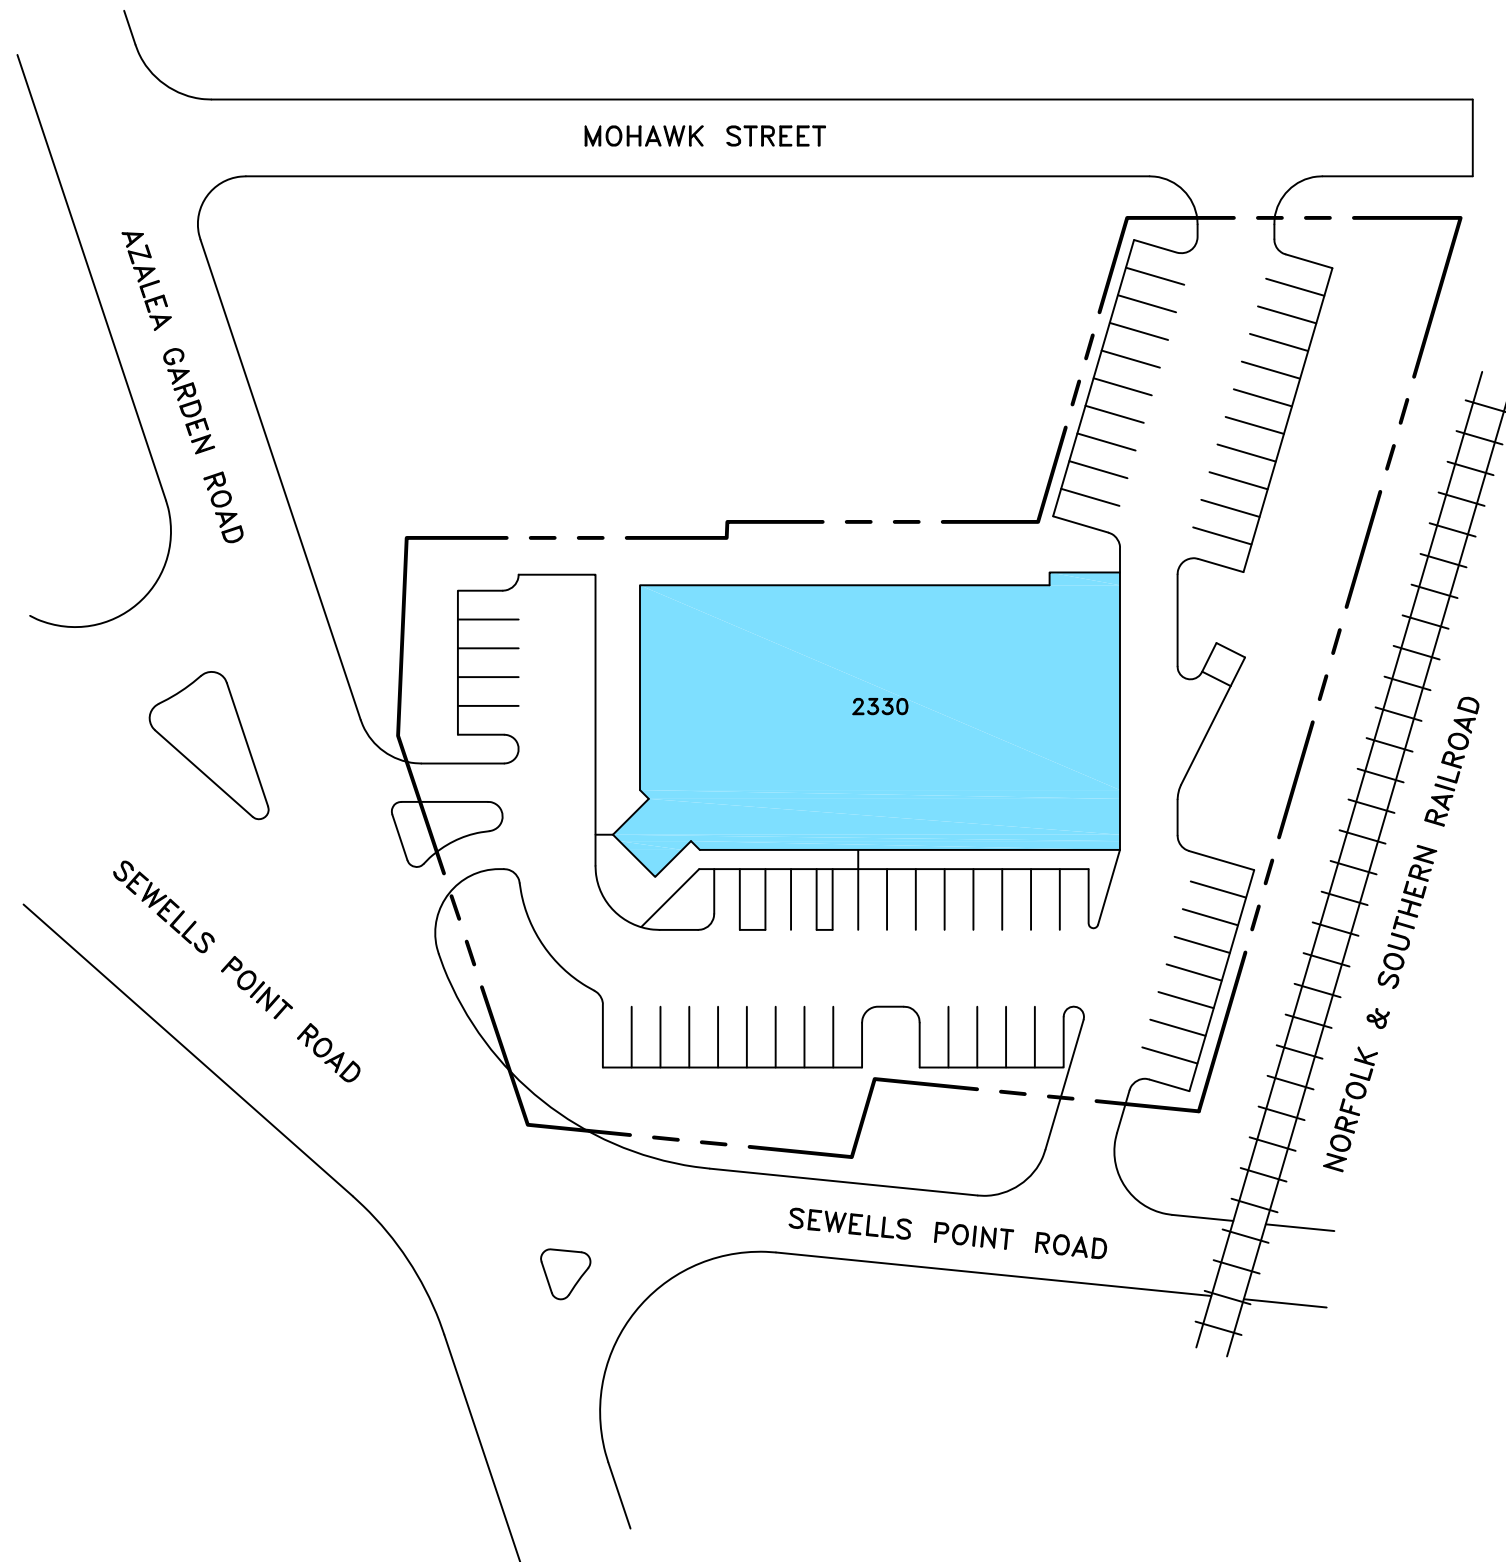

AZALEA GARDEN RD. & SEWELLS POINT RD.

NORFOLK, VIRGINIA

NORTH

AG - AZALEA GARDEN ROAD NORFOLK, VA 23513		
UNIT NO.	TENANT	LEASED SQ. FT.
2330 AG	VACANT	12,608
TOTAL SQUARE FOOTAGE =		12,608

VACANT