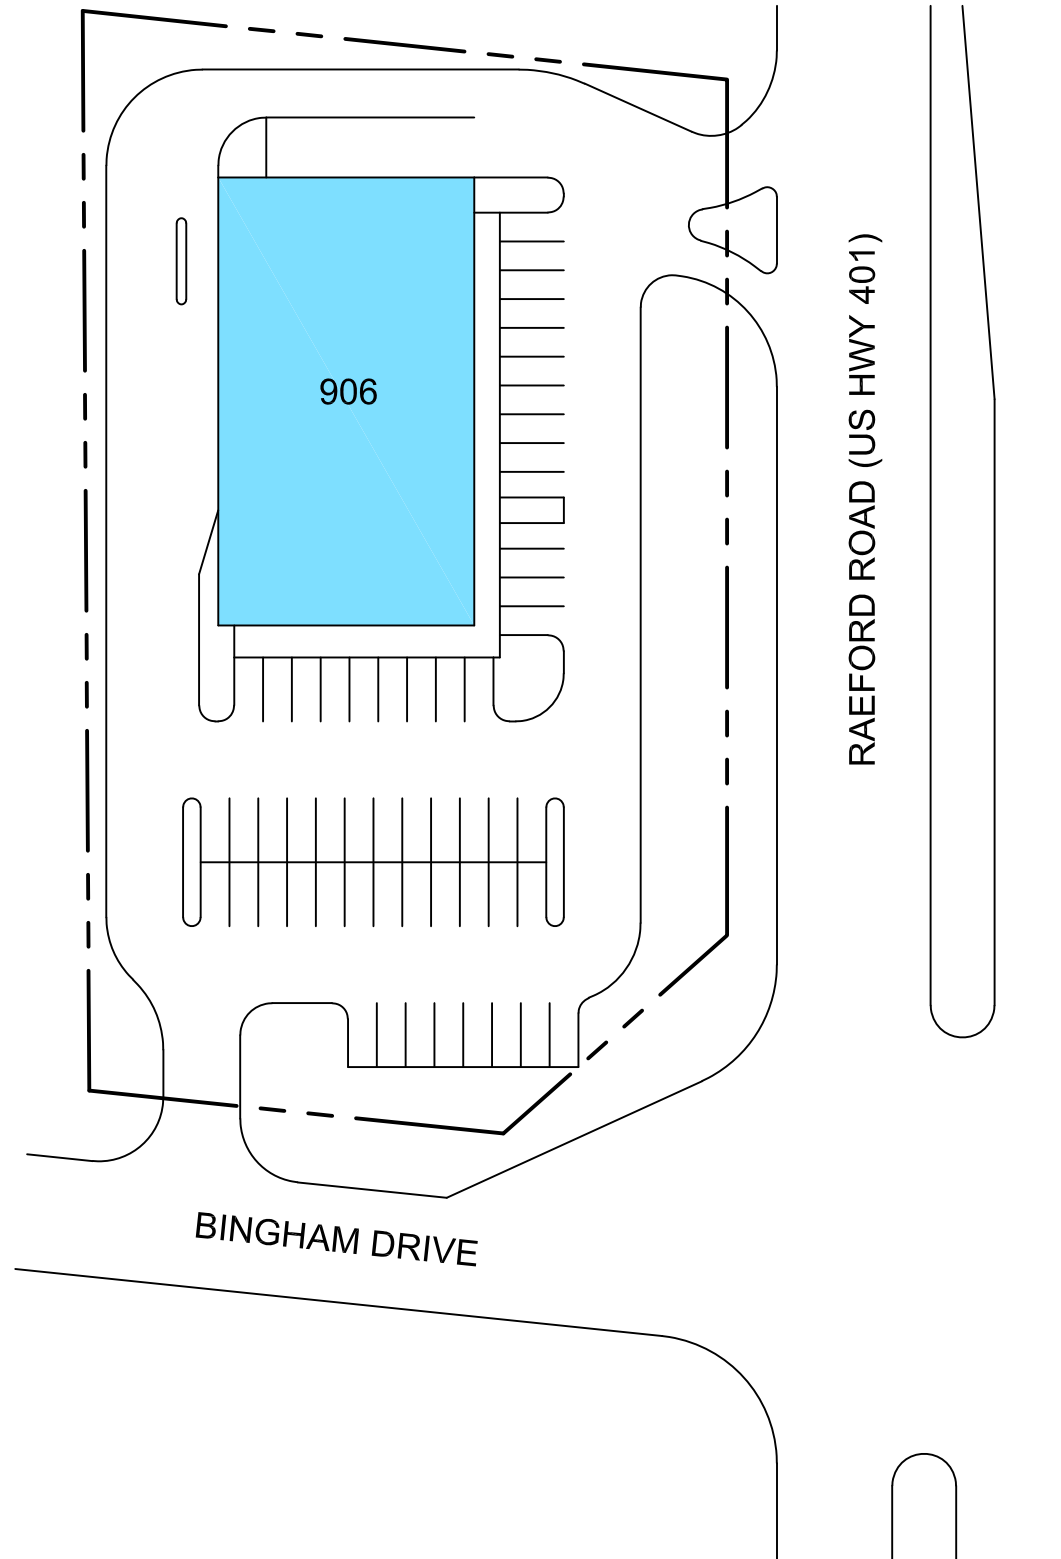

# BINGHAM DRIVE & RAEFORD ROAD

FAYETTEVILLE, NORTH CAROLINA

NORTH

GRAPHIC SCALE: 1"= 60'

BD - BINGHAM DRIVE FAYETTEVILLE, NC 28304		
906 BD	VACANT	10,908
TOTAL SQUARE FOOTAGE =		10,908

 VACANT