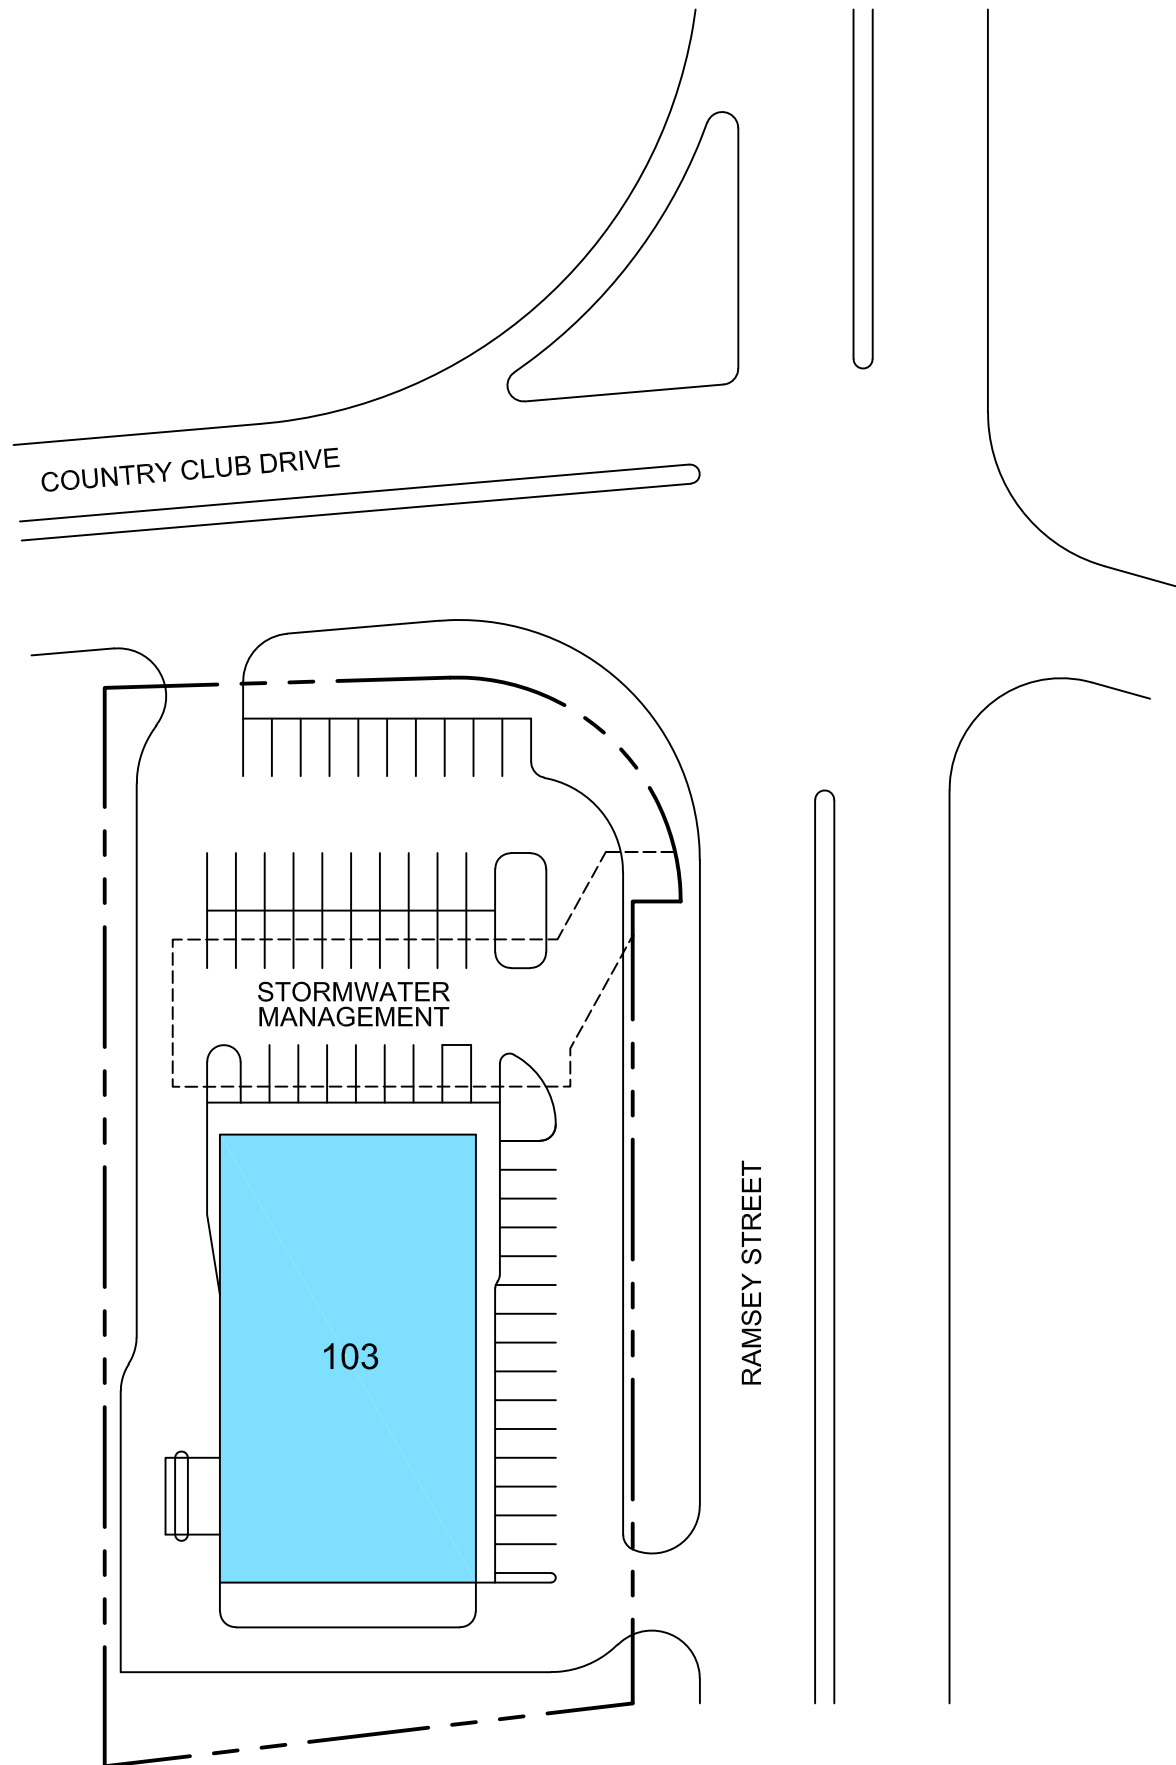

COUNTRY CLUB DR. & RAMSEY ST.

FAYETTEVILLE, NORTH CAROLINA

CC - COUNTRY CLUB DRIVE FAYETTEVILLE, NC 28301		
UNIT NO.	TENANT	LEASED SQ. FT.
103 CC	VACANT	10,908
TOTAL SQUARE FOOTAGE =		10,908

VACANT