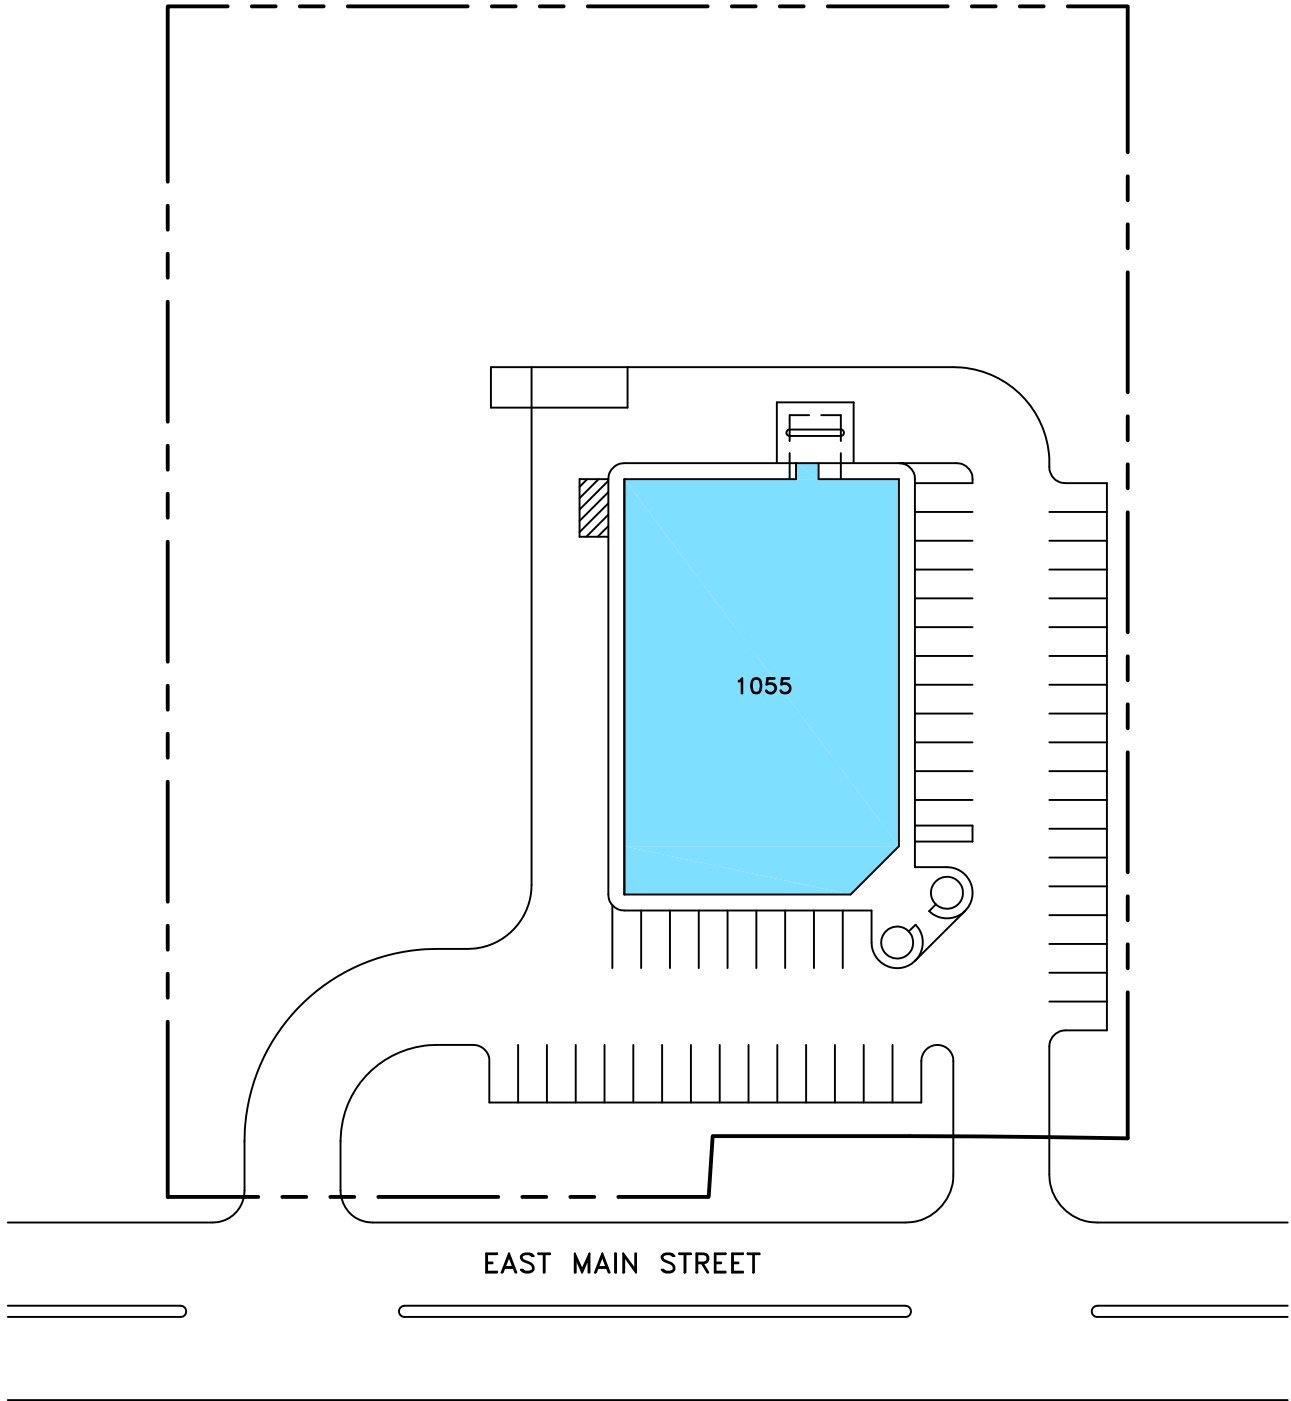

EAST MAIN STREET

PULASKI, VIRGINIA

NORTH

GRAPHIC SCALE: 1"= 60'

MS - EAST MAIN STREET PULASKI, VA 24301		
UNIT NO.	TENANT	LEASED SQ. FT.
1055 MS	VACANT	10,752
TOTAL SQUARE FOOTAGE =		10,752

 VACANT