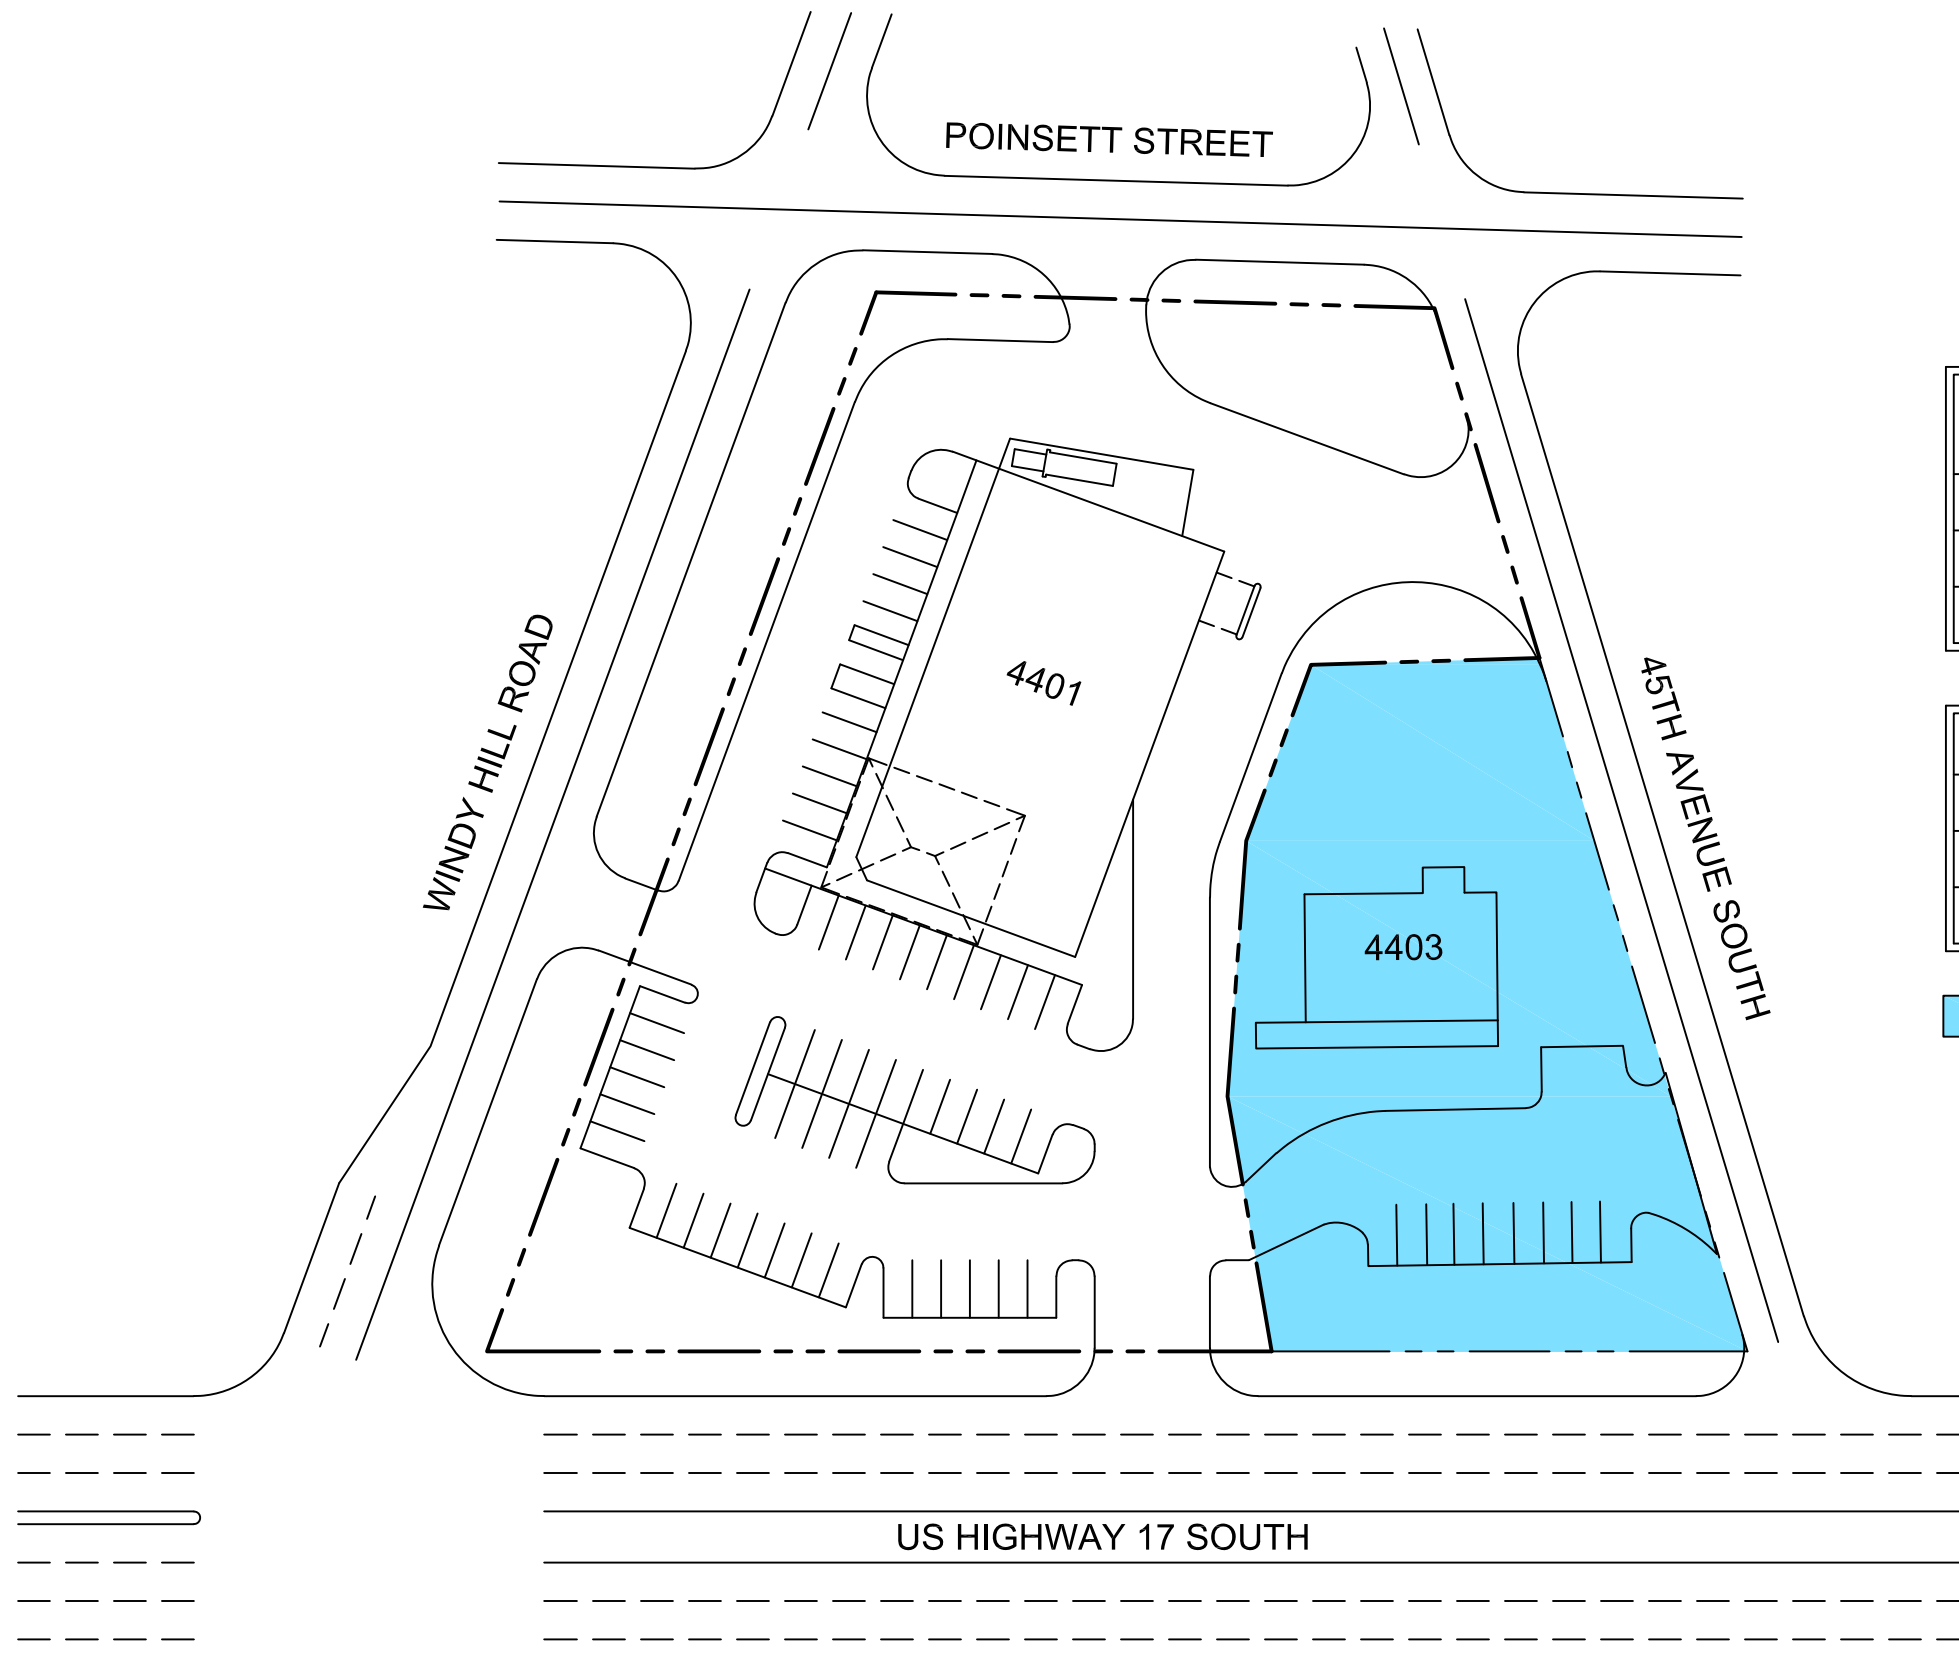

US HIGHWAY 17 SOUTH & WINDY HILL RD

N MYRTLE BEACH, SOUTH CAROLINA

NORTH
SCALE: 1" = 60'

US - US HIGHWAY 17 SOUTH NORTH MYRTLE BEACH, SC 29582		
ADDRESS NO.	TENANT	SQ. FT.
4401 US	CVS	10,125
TOTAL SQUARE FOOTAGE=		10,125

OUTPARCEL - 0.61 ACRES		
ADDRESS NO.	TENANT	SQ. FT.
4403 US	VACANT	2,849
APPROX. TOTAL SQUARE FOOTAGE=		2,849

 VACANT